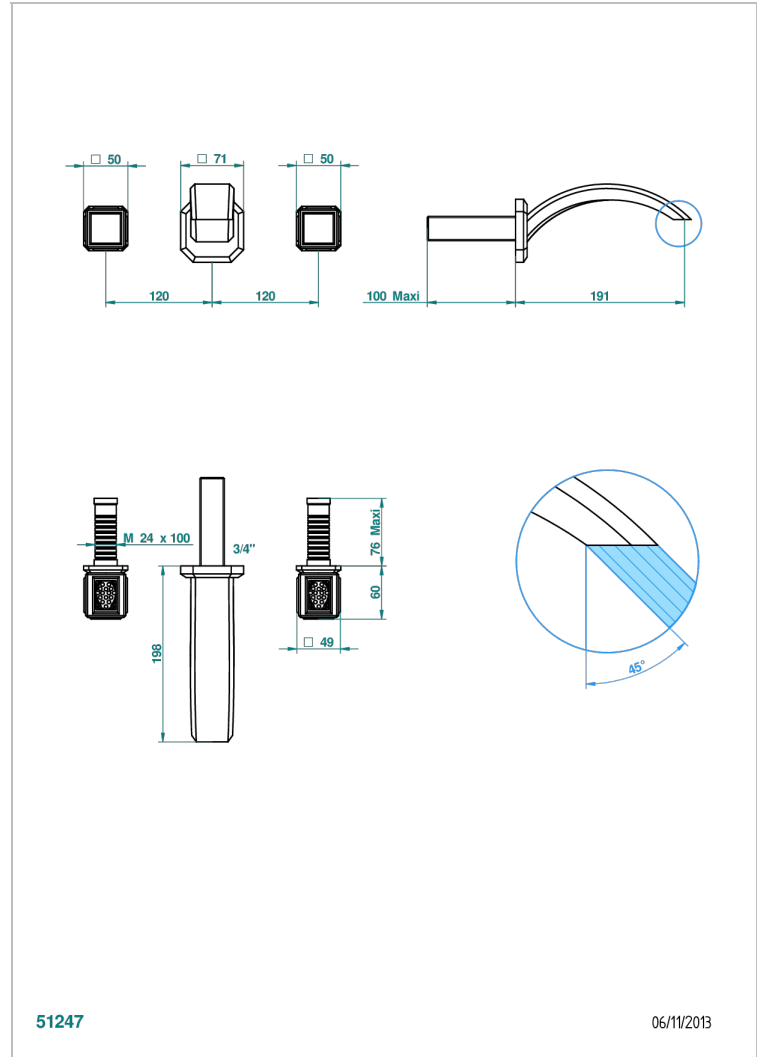

METROPOLIS CLEAR CRYSTAL

A2A-41GB

Trim for wall mounted 3-hole bath set only

51247

06/11/2013

CHARACTERISTIC

- Métropolis Clear crystal
- Trim for wall mounted 3-hole bath set only

RELATED SKU'S

- Ref. G00-40AM/US Rough parts for wall set (one counter clockwise and one clockwise cartridges)

AVAILABLE FINITIONS

Black ceram - D30
Blush PVD - H62
Brass color PVD - H49
Brown bronze color PVD - F33
Chrome polished - A02
Chrome polished / gold polished - G02