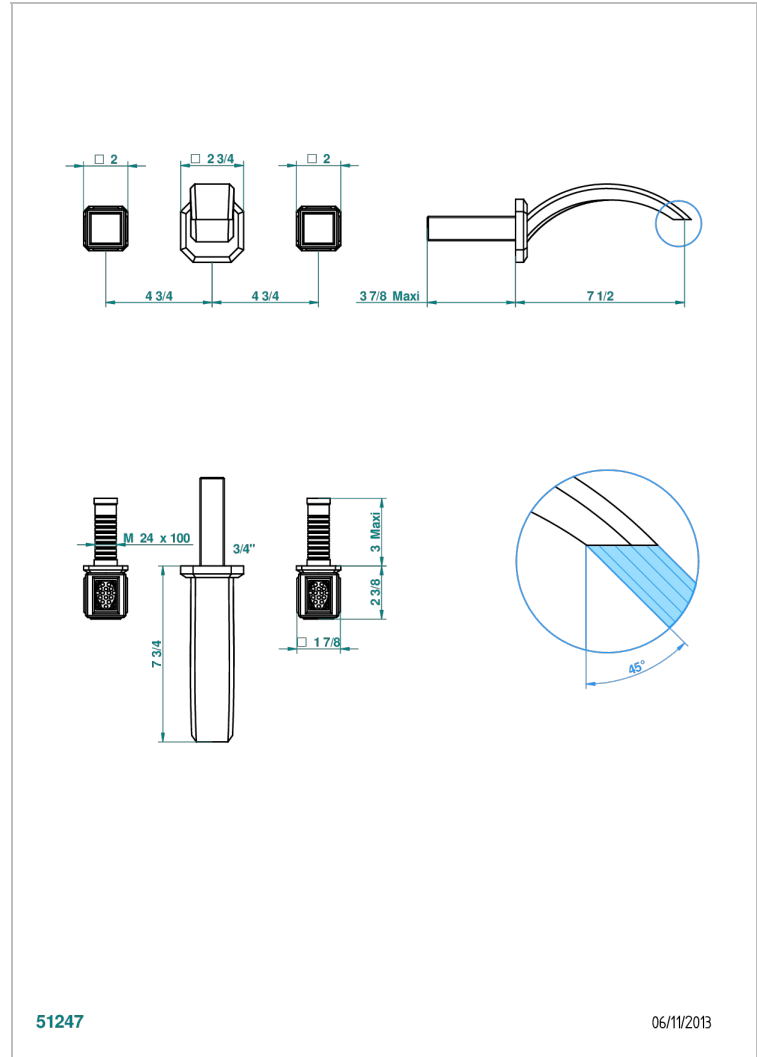

METROPOLIS CLEAR CRYSTAL

A2A-41GB

Trim for wall mounted 3-hole bath set only

THG[®]
PARIS

CHARACTERISTIC

- Métropolis Clear crystal
- Trim for wall mounted 3-hole bath set only

RELATED SKU'S

- Ref. G00-40AM/US Rough parts for wall set (one counter clockwise and one clockwise cartridges)