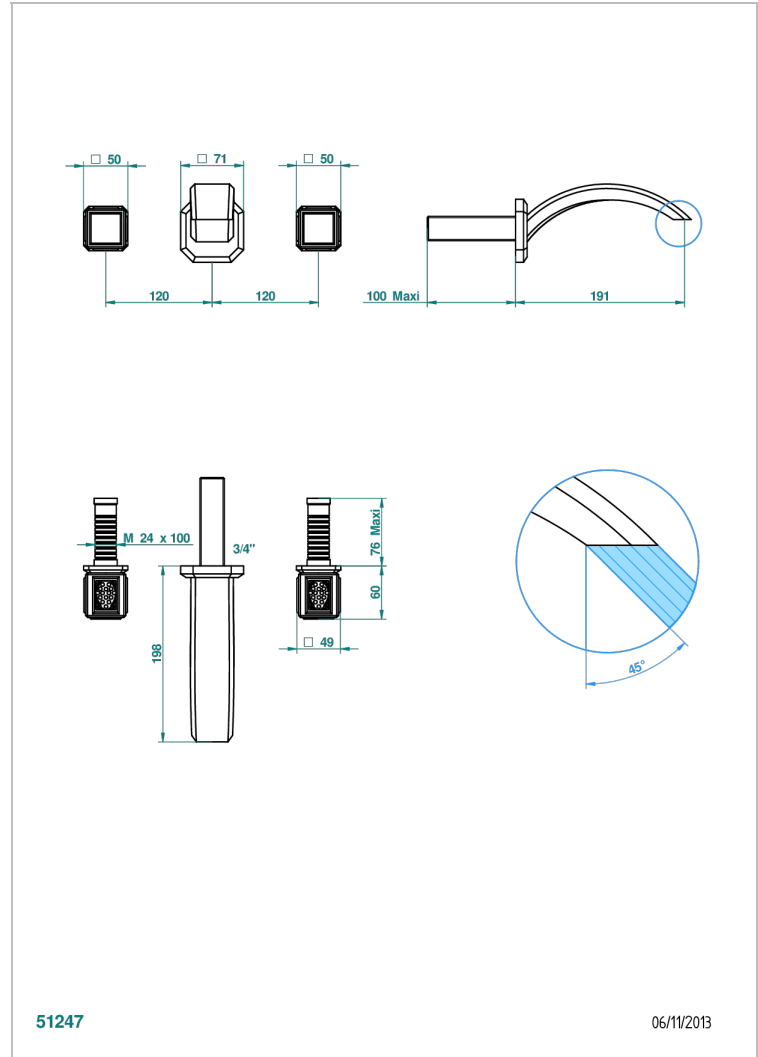

METROPOLIS CRISTAL CLARO

A2A-41GB

Trim only for wall mounted 3-hole bath mixer

THG[®]
PARIS

CARACTERÍSTICAS

- Métopolis cristal claro
- Trim only for wall mounted 3-hole bath mixer

PRODUCTOS RELACIONADOS

- Ref. G00-40AC Rough parts for wall mounted 3 hole mixer, cross handle version
- Ref. G00-40AM Rough parts for wall mounted 3 hole mixer, lever handle version