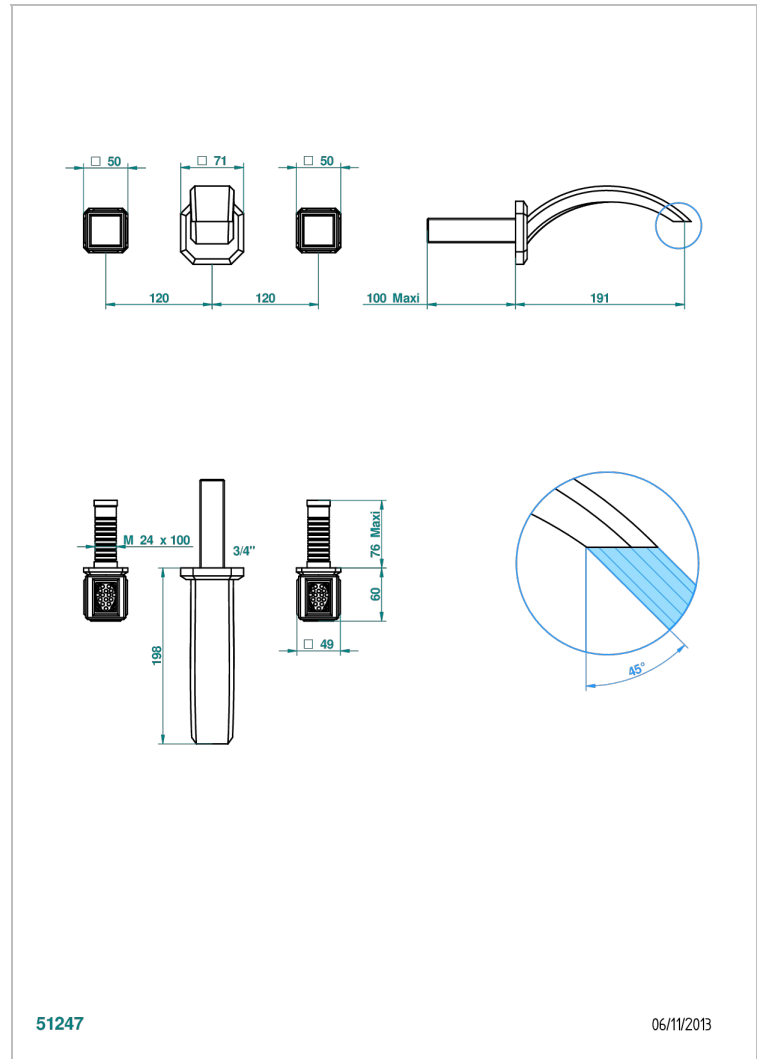

METROPOLIS CLEAR CRYSTAL

A2A-41GB

Trim only for wall mounted 3-hole bath mixer

THG[®]
PARIS

CHARACTERISTIC

- Métropolis Clear crystal
- Trim only for wall mounted 3-hole bath mixer

RELATED SKU'S

- Ref. G00-40AC Rough parts for wall mounted 3 hole mixer, cross handle version
- Ref. G00-40AM Rough parts for wall mounted 3 hole mixer, lever handle version

AVAILABLE FINITIONS

Antique nickel - H28
Black ceram - D30
Blush PVD - H62
Brass color PVD - H49
Brown bronze color PVD - F33
Gold color PVD - H52

Graphite PVD - H64
Matt Umber PVD - H67
Matt blush PVD - H60
Matt brass color PVD - H50
Matt brown bronze color PVD - F34
Matt chrome - C02