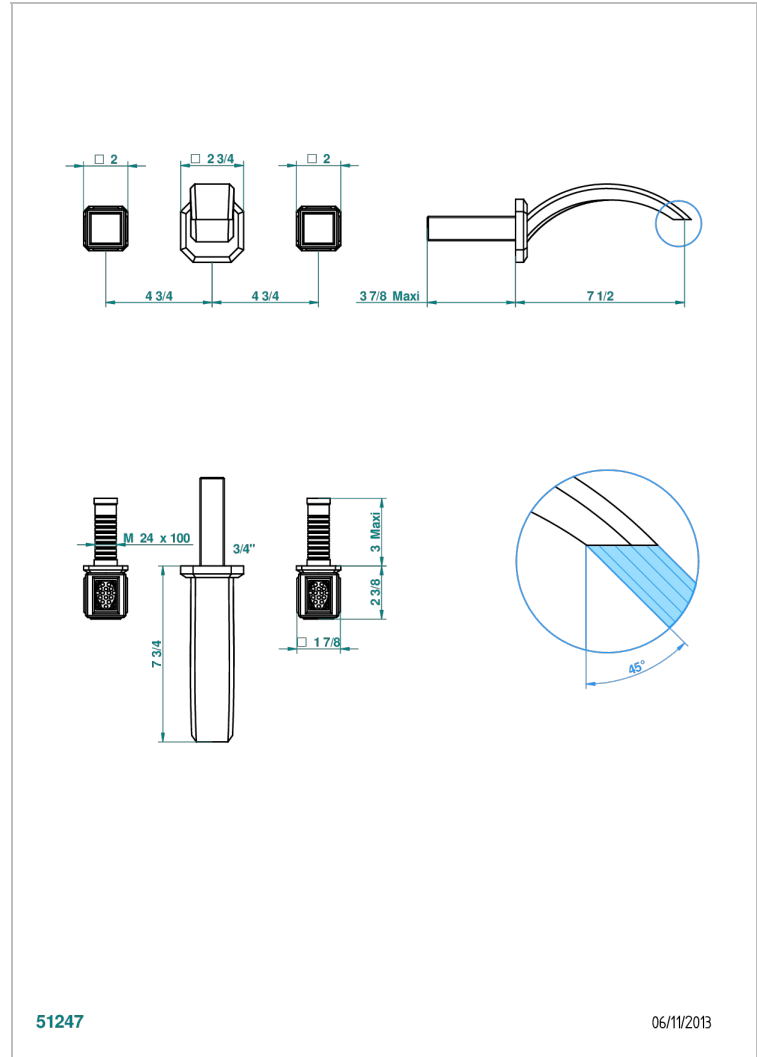

# METROPOLIS CRISTAL CLARO

A2A-41GB

Trim only for wall mounted 3-hole bath mixer

THG<sup>®</sup>  
PARIS

## CARACTERÍSTICAS

- Métopolis cristal claro
- Trim only for wall mounted 3-hole bath mixer

## PRODUCTOS RELACIONADOS

- Ref. G00-40AC Rough parts for wall mounted 3 hole mixer, cross handle version
- Ref. G00-40AM Rough parts for wall mounted 3 hole mixer, lever handle version