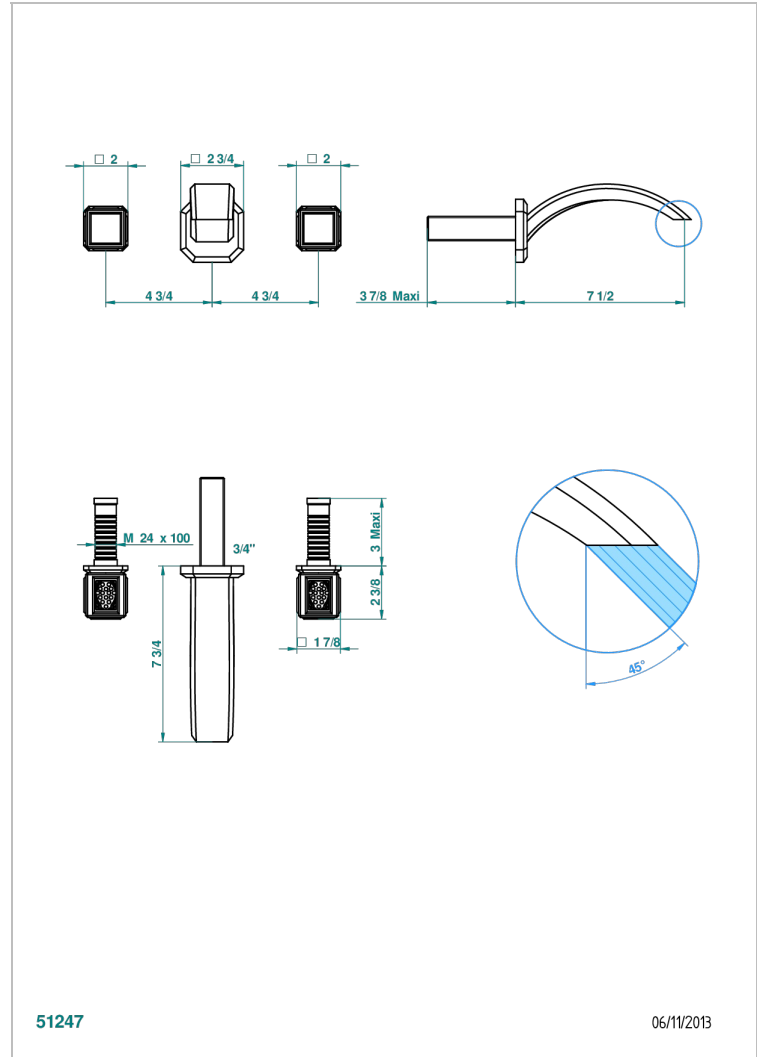

METROPOLIS CLEAR CRYSTAL

A2A-41GB

Trim only for wall mounted 3-hole bath mixer

THG[®]
PARIS

CHARACTERISTIC

- Métropolis Clear crystal
- Trim only for wall mounted 3-hole bath mixer

RELATED SKU'S

- Ref. G00-40AC Rough parts for wall mounted 3 hole mixer, cross handle version
- Ref. G00-40AM Rough parts for wall mounted 3 hole mixer, lever handle version

AVAILABLE FINITIONS

Antique nickel - H28
Black ceram - D30
Blush PVD - H62
Brass color PVD - H49
Brown bronze color PVD - F33
Gold color PVD - H52

Graphite PVD - H64
Matt Umber PVD - H67
Matt blush PVD - H60
Matt brass color PVD - H50
Matt brown bronze color PVD - F34
Matt chrome - C02