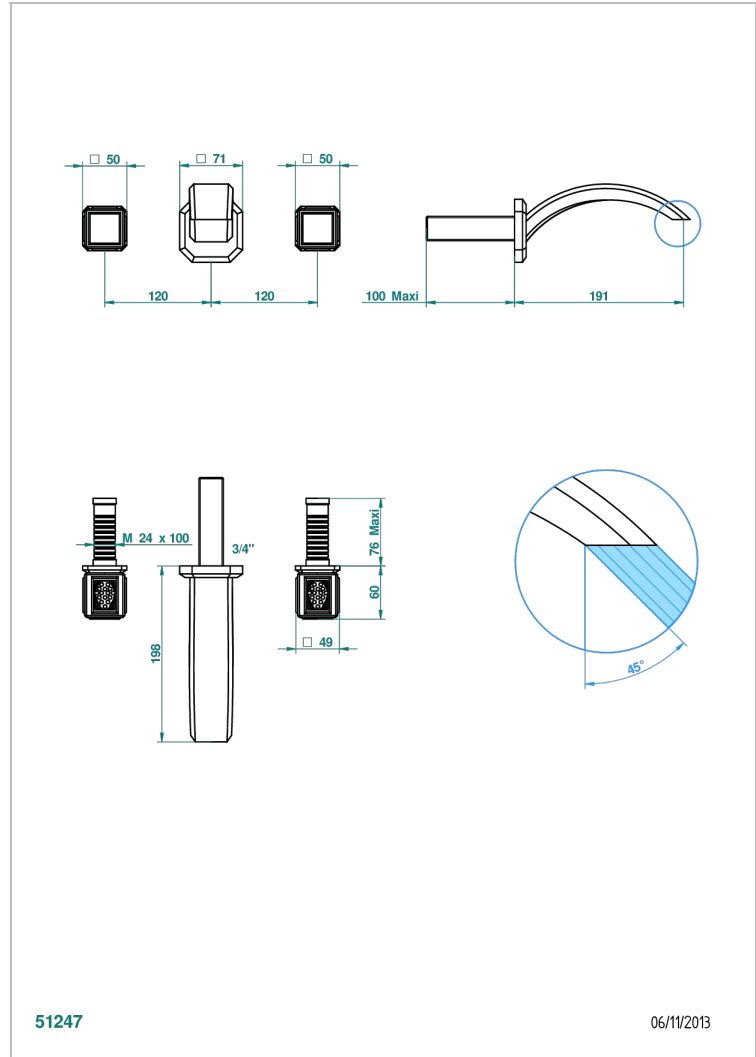

METROPOLIS CLEAR CRYSTAL

A2A-40GBUS

Trim for wall mounted 3-hole lavatory set only

THG[®]
PARIS

CHARACTERISTIC

- Métropolis Clear crystal
- Trim for wall mounted 3-hole lavatory set only

RELATED SKU'S

- Ref. G00-40AM/US Rough parts for wall set (one counter clockwise and one clockwise cartridges)