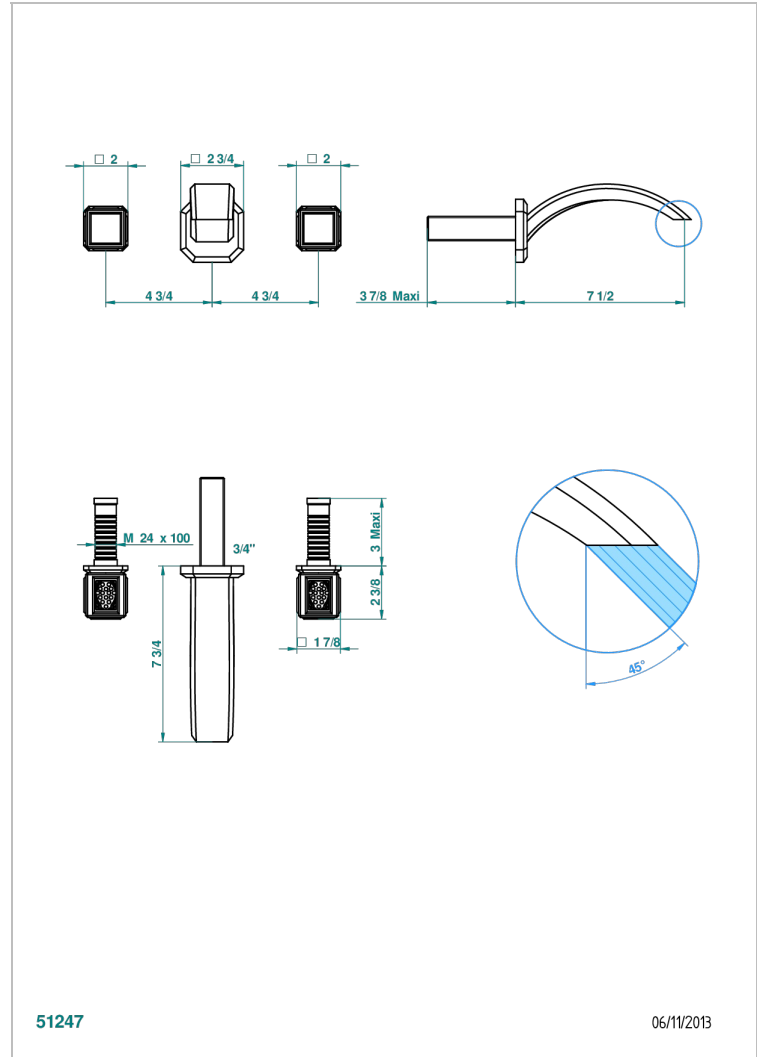

METROPOLIS CLEAR CRYSTAL

A2A-40GBUS

Trim for wall mounted 3-hole lavatory set only

THG[®]
PARIS

CHARACTERISTIC

- Métropolis Clear crystal
- Trim for wall mounted 3-hole lavatory set only

RELATED SKU'S

- Ref. G00-40AM/US Rough parts for wall set (one counter clockwise and one clockwise cartridges)