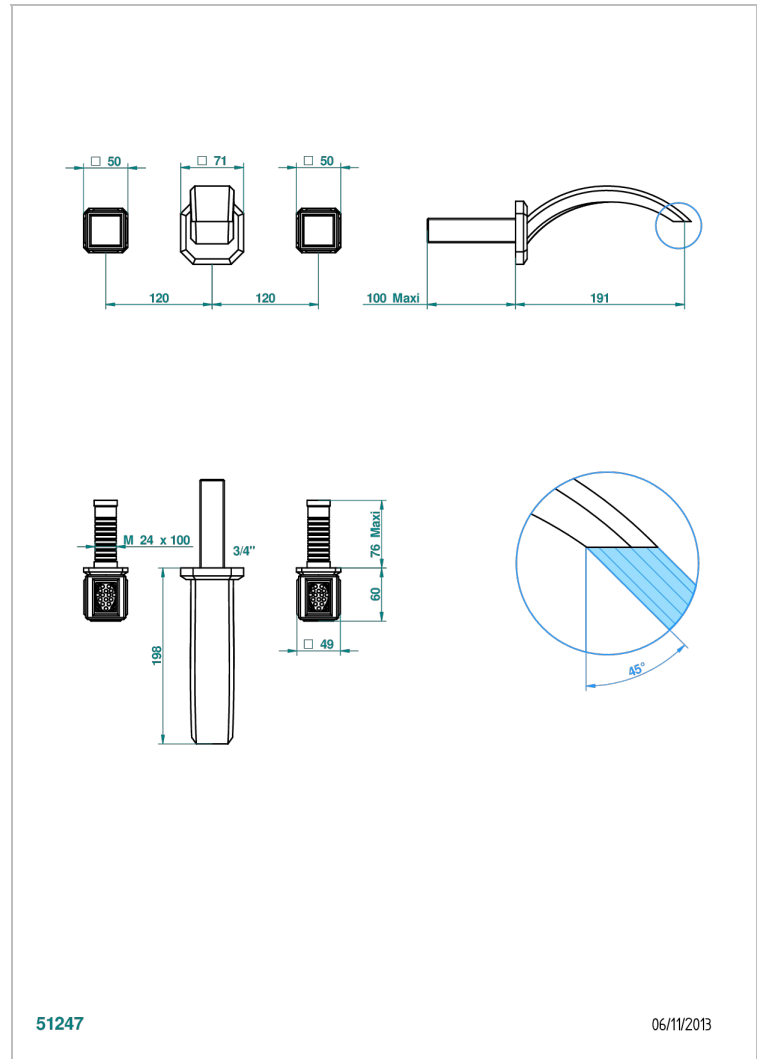

# METROPOLIS CLEAR CRYSTAL

A2A-40GB

Trim only for wall mounted 3-hole basin mixer

THG<sup>®</sup>  
PARIS

51247

06/11/2013

## CHARACTERISTIC

- Métropolis Clear crystal
- Trim only for wall mounted 3-hole basin mixer

## RELATED SKU'S

- Ref. G00-40AC Rough parts for wall mounted 3 hole mixer, cross handle version
- Ref. G00-40AM Rough parts for wall mounted 3 hole mixer, lever handle version