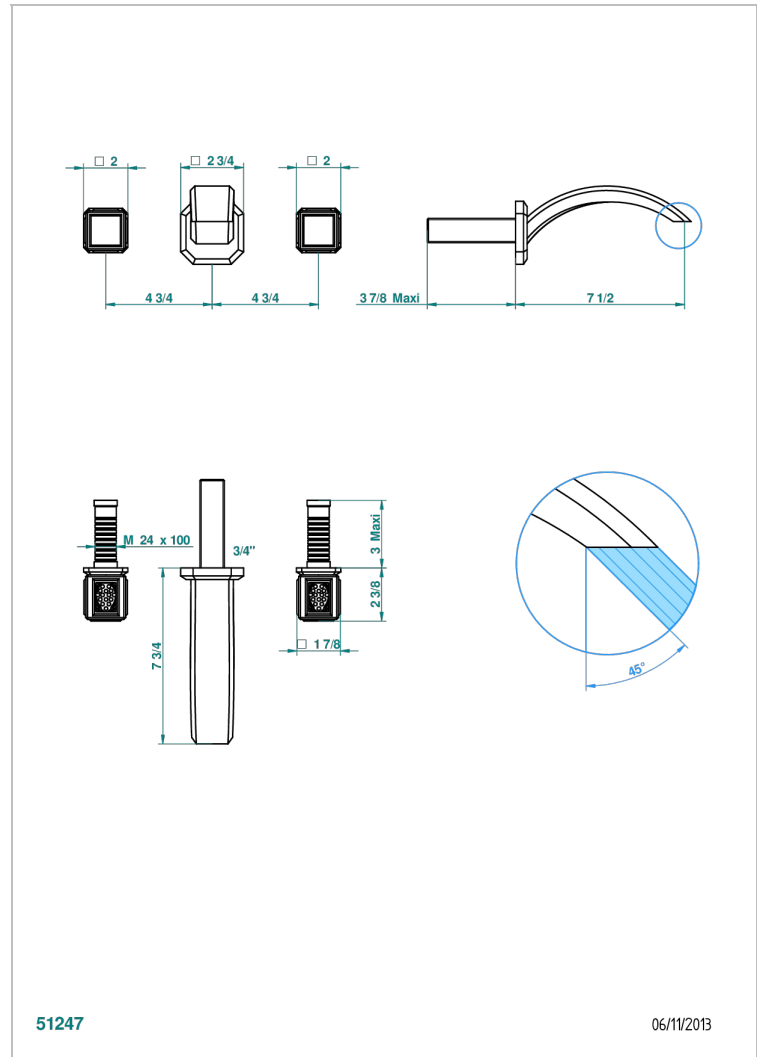

# METROPOLIS CLEAR CRYSTAL

A2A-40GB

Trim only for wall mounted 3-hole basin mixer

THG<sup>®</sup>  
PARIS

## CHARACTERISTIC

- Métropolis Clear crystal
- Trim only for wall mounted 3-hole basin mixer

## RELATED SKU'S

- Ref. G00-40AC Rough parts for wall mounted 3 hole mixer, cross handle version
- Ref. G00-40AM Rough parts for wall mounted 3 hole mixer, lever handle version