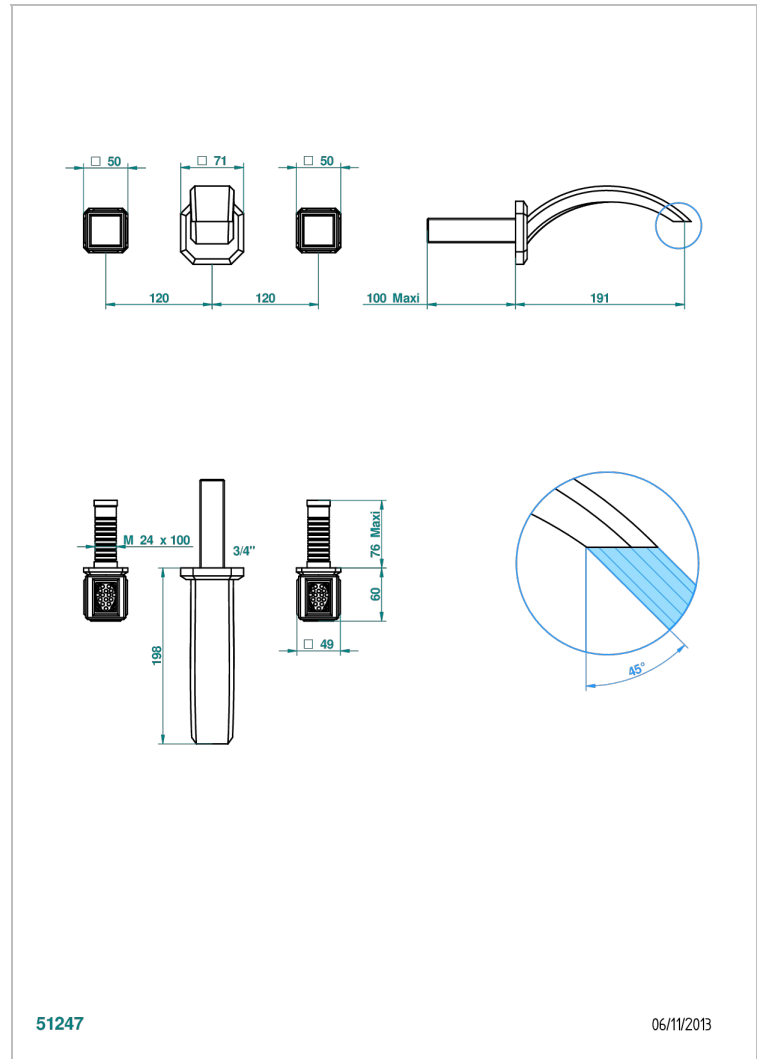

# METROPOLIS CLEAR CRYSTAL

A2A-40GB

Trim only for wall mounted 3-hole basin mixer

THG<sup>®</sup>  
PARIS

## CHARACTERISTIC

- Métropolis Clear crystal
- Trim only for wall mounted 3-hole basin mixer

## RELATED SKU'S

- Ref. G00-40AC Rough parts for wall mounted 3 hole mixer, cross handle version
- Ref. G00-40AM Rough parts for wall mounted 3 hole mixer, lever handle version