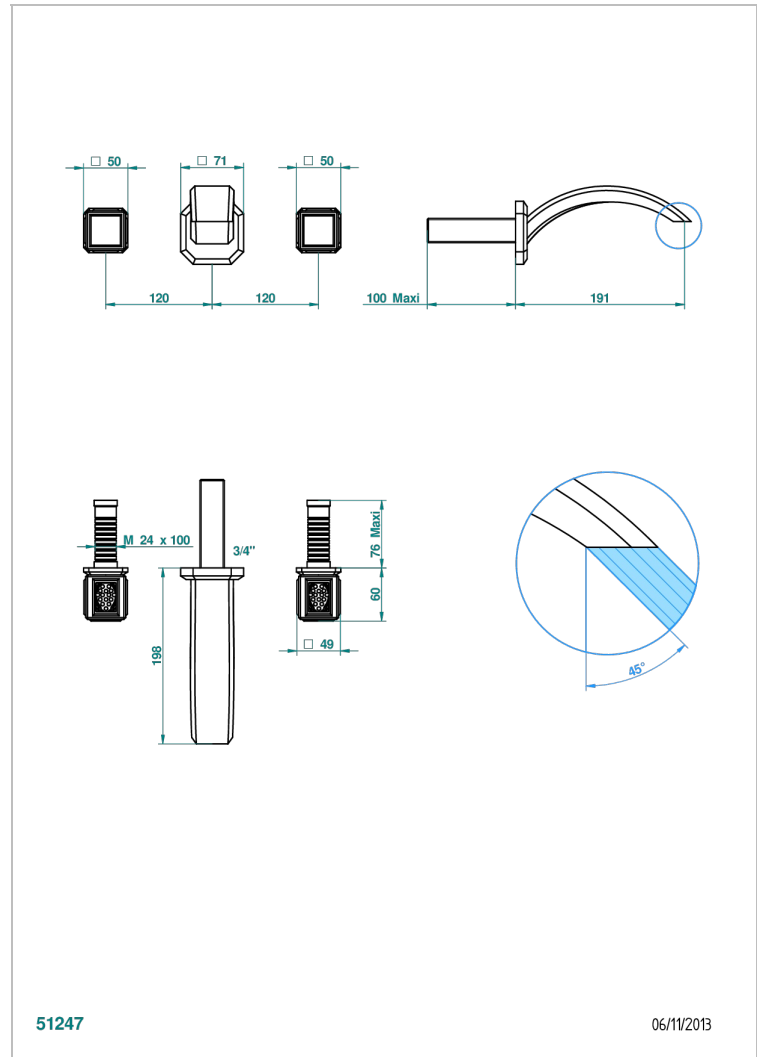

# METROPOLIS CLEAR CRYSTAL

A2A-40GB

Trim only for wall mounted 3-hole basin mixer

THG<sup>®</sup>  
PARIS

## CHARACTERISTIC

- Métropolis Clear crystal
- Trim only for wall mounted 3-hole basin mixer

## RELATED SKU'S

- Ref. G00-40AC Rough parts for wall mounted 3 hole mixer, cross handle version
- Ref. G00-40AM Rough parts for wall mounted 3 hole mixer, lever handle version