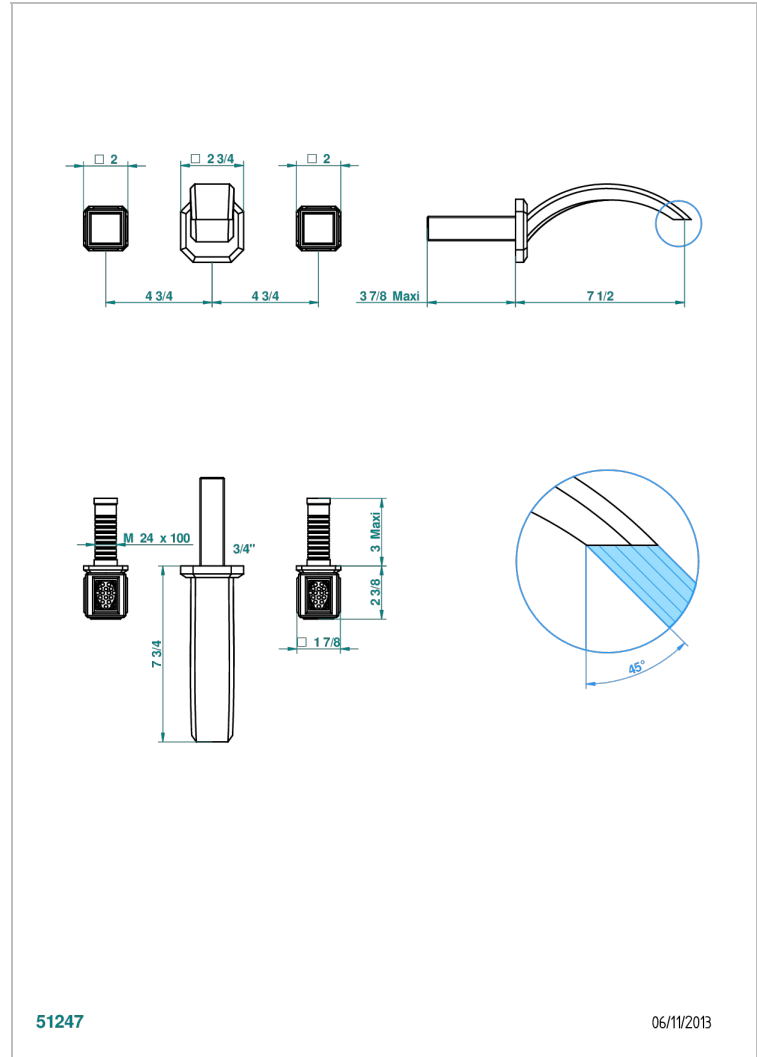

METROPOLIS CLEAR CRYSTAL

A2A-40GB

Trim only for wall mounted 3-hole basin mixer

THG[®]
PARIS

CHARACTERISTIC

- Métropolis Clear crystal
- Trim only for wall mounted 3-hole basin mixer

RELATED SKU'S

- Ref. G00-40AC Rough parts for wall mounted 3 hole mixer, cross handle version
- Ref. G00-40AM Rough parts for wall mounted 3 hole mixer, lever handle version

AVAILABLE FINITIONS

Antique nickel - H28
Black ceram - D30
Blush PVD - H62
Brass color PVD - H49
Brown bronze color PVD - F33
Gold color PVD - H52

Graphite PVD - H64
Matt Umber PVD - H67
Matt blush PVD - H60
Matt brass color PVD - H50
Matt brown bronze color PVD - F34
Matt chrome - C02