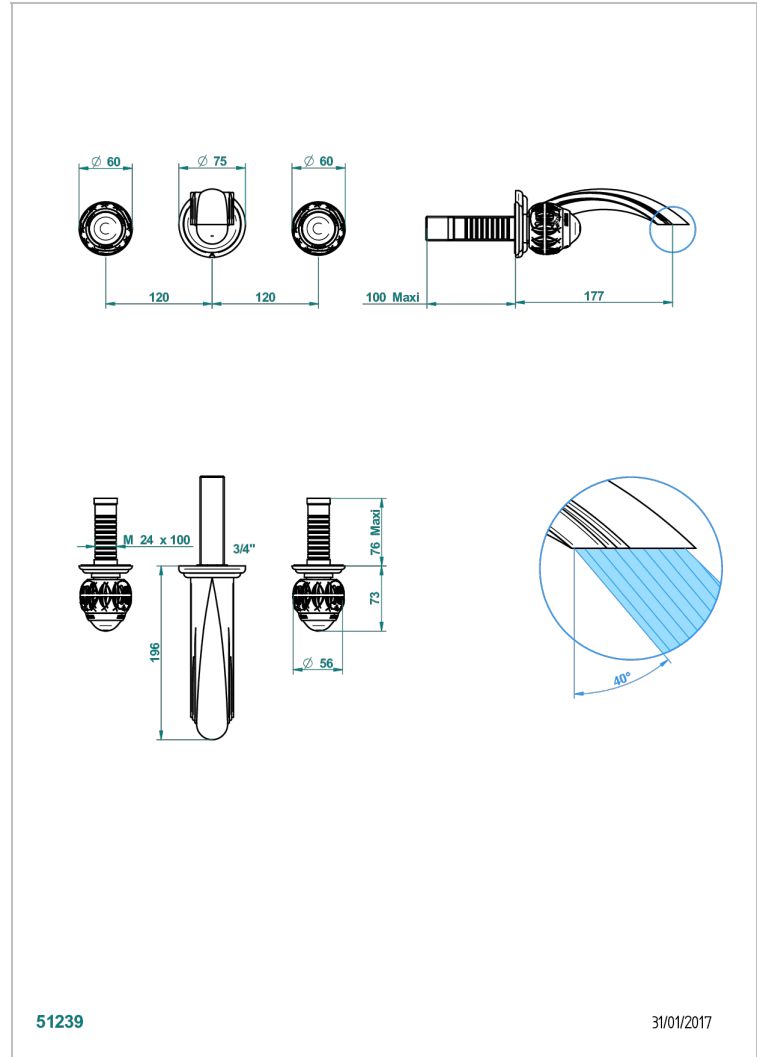

PANTHERE BLACK CRYSTAL

A2K-41GB

Trim for wall mounted 3-hole bath set only

THG[®]
PARIS

CHARACTERISTIC

- Panthère Black crystal
- Trim for wall mounted 3-hole bath set only

RELATED SKU'S

- Ref. G00-40AM/US Rough parts for wall set (one counter clockwise and one clockwise cartridges)

AVAILABLE FINITIONS

Black ceram - D30
Blush PVD - H62
Brass color PVD - H49
Brown bronze color PVD - F33
Chrome polished - A02
Chrome polished / gold polished - G02

Copper antique matt, coated - H07
Gold color PVD - H52
Gold mat - F07
Gold polished - F01
Graphite PVD - H64
Light coated bronze - D01