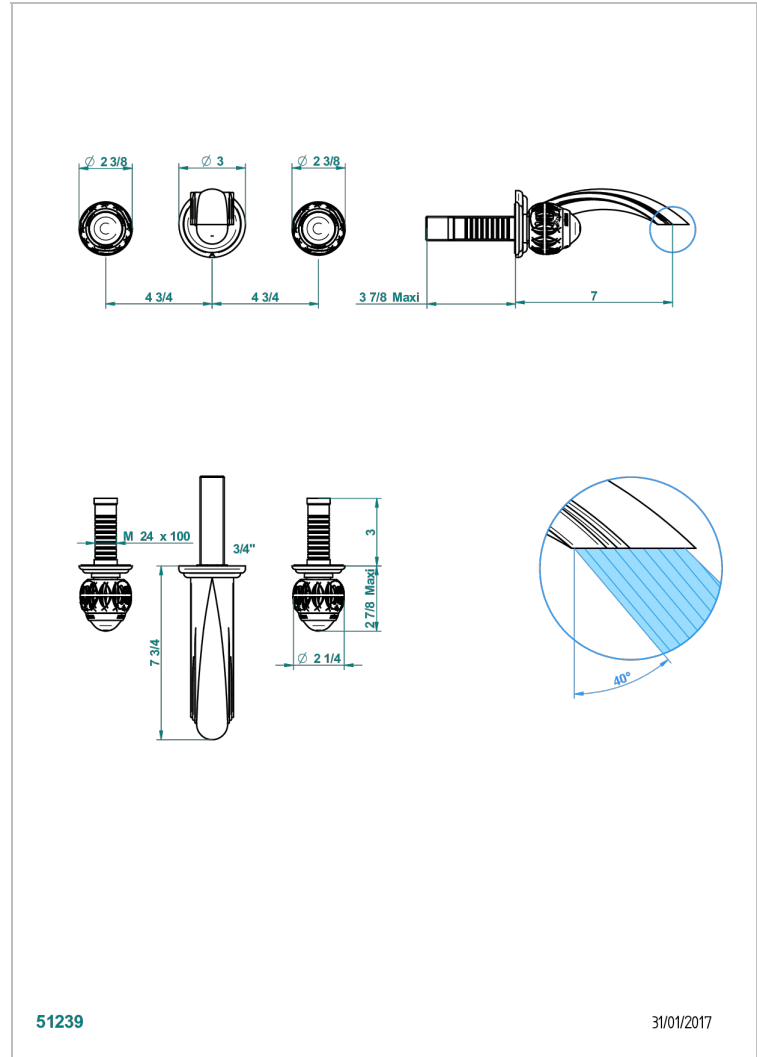

# PANTHERE BLACK CRYSTAL

A2K-41GB

Trim for wall mounted 3-hole bath set only

THG<sup>®</sup>  
PARIS

51239

31/01/2017

## CHARACTERISTIC

- Panthère Black crystal
- Trim for wall mounted 3-hole bath set only

## RELATED SKU'S

- Ref. G00-40AM/US Rough parts for wall set (one counter clockwise and one clockwise cartridges)