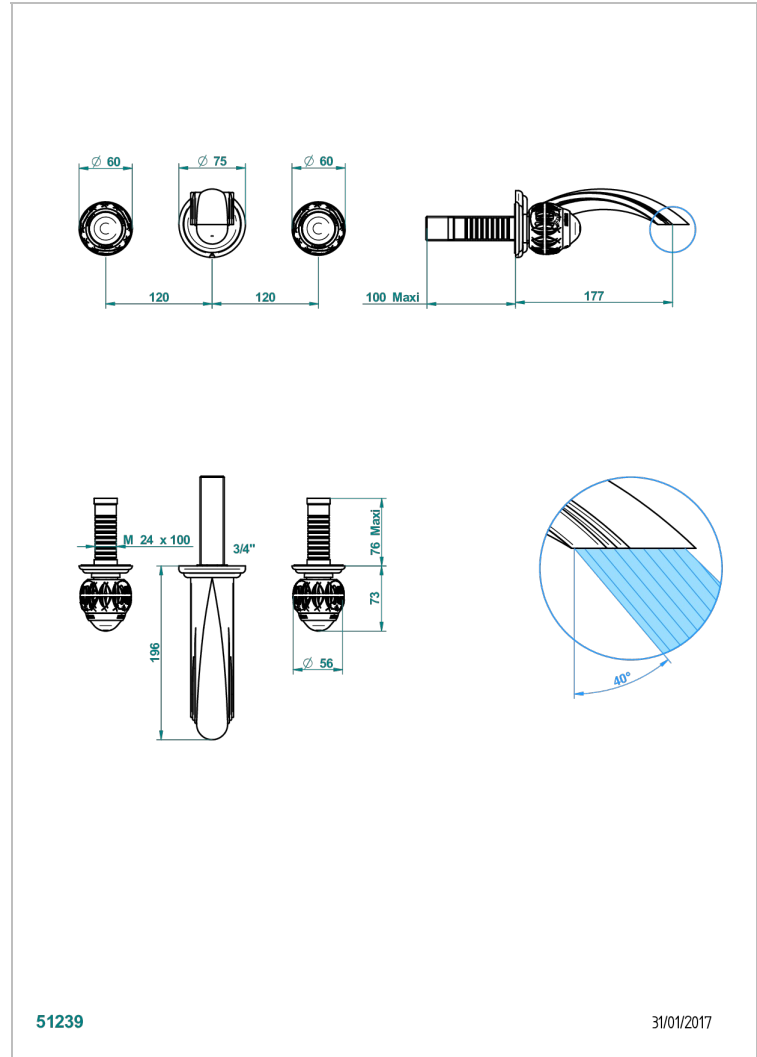

PANTHERE BLACK CRYSTAL

A2K-41GB

Trim only for wall mounted 3-hole bath mixer

THG[®]
PARIS

CHARACTERISTIC

- Panthère Black crystal
- Trim only for wall mounted 3-hole bath mixer

RELATED SKU'S

- Ref. G00-40AC Rough parts for wall mounted 3 hole mixer, cross handle version
- Ref. G00-40AM Rough parts for wall mounted 3 hole mixer, lever handle version

AVAILABLE FINITIONS

Antique nickel - H28
Black ceram - D30
Blush PVD - H62
Brass color PVD - H49
Brown bronze color PVD - F33
Gold color PVD - H52

Graphite PVD - H64
Lacquered light bronze - D01
Matt Umber PVD - H67
Matt blush PVD - H60
Matt brass color PVD - H50
Matt brown bronze color PVD - F34