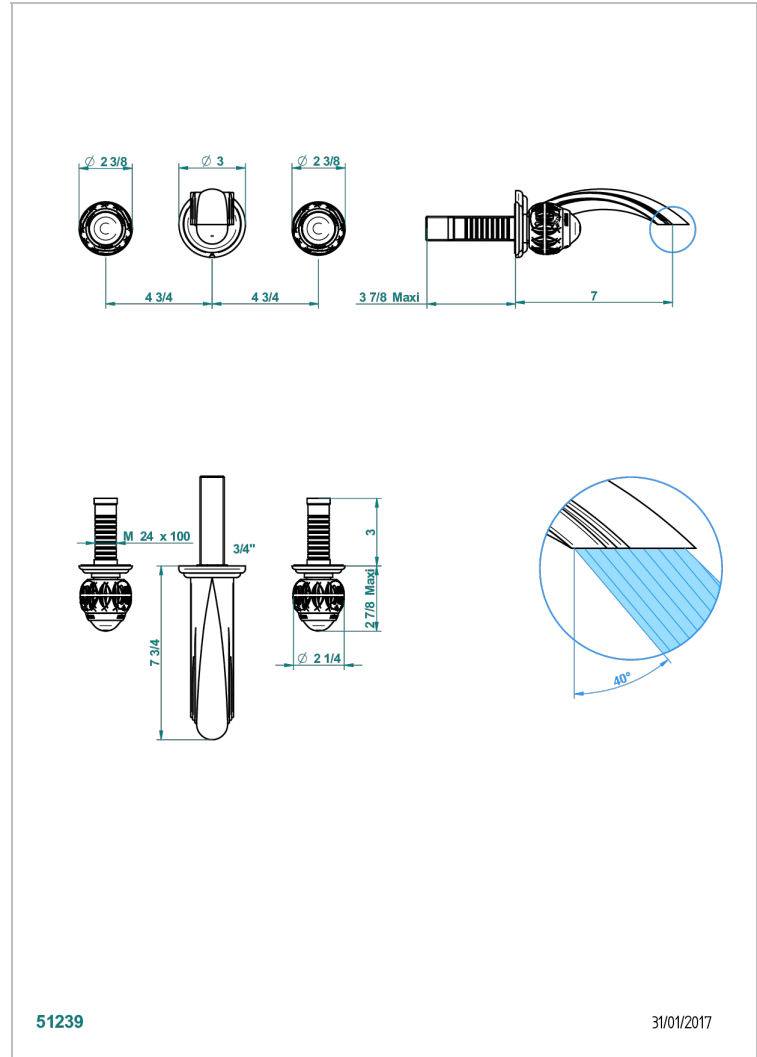

PANTHERE BLACK CRYSTAL

A2K-41GB

Trim only for wall mounted 3-hole bath mixer

THG[®]
PARIS

CHARACTERISTIC

- Panthère Black crystal
- Trim only for wall mounted 3-hole bath mixer

RELATED SKU'S

- Ref. G00-40AC Rough parts for wall mounted 3 hole mixer, cross handle version
- Ref. G00-40AM Rough parts for wall mounted 3 hole mixer, lever handle version

AVAILABLE FINITIONS

Antique nickel - H28
Black ceram - D30
Blush PVD - H62
Brass color PVD - H49
Brown bronze color PVD - F33
Gold color PVD - H52

Graphite PVD - H64
Lacquered light bronze - D01
Matt Umber PVD - H67
Matt blush PVD - H60
Matt brass color PVD - H50
Matt brown bronze color PVD - F34