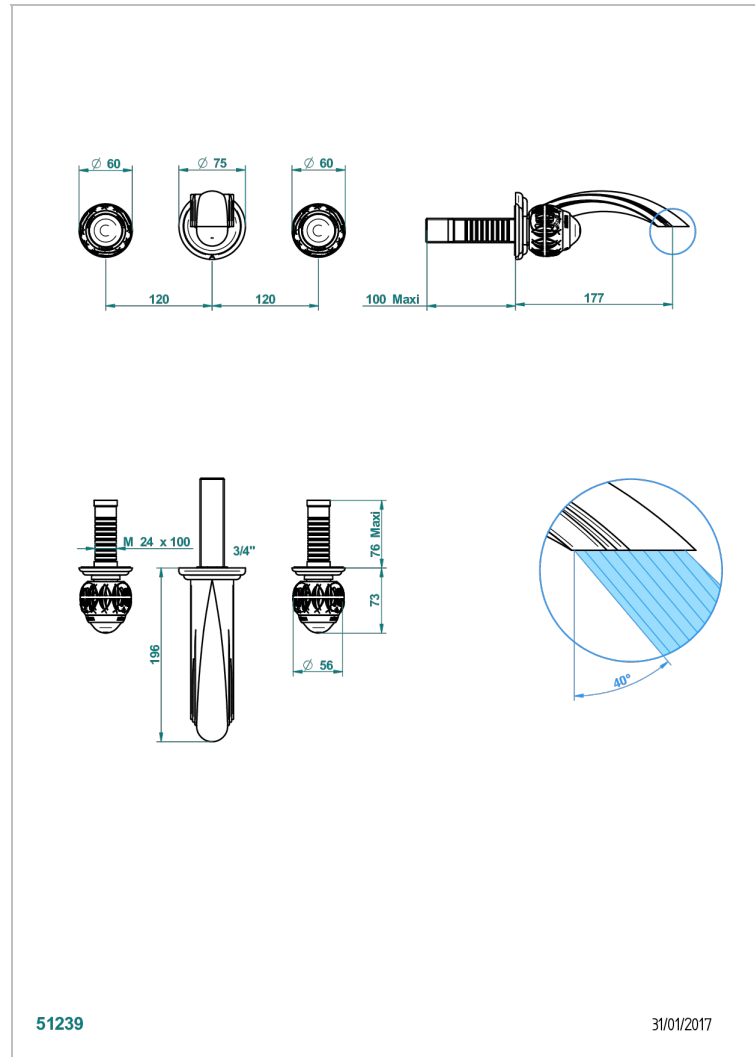

# PANTHERE BLACK CRYSTAL

A2K-41GB

Trim only for wall mounted 3-hole bath mixer

THG<sup>®</sup>  
PARIS

## CHARACTERISTIC

- Panthère Black crystal
- Trim only for wall mounted 3-hole bath mixer

## RELATED SKU'S

- Ref. G00-40AC Rough parts for wall mounted 3 hole mixer, cross handle version
- Ref. G00-40AM Rough parts for wall mounted 3 hole mixer, lever handle version