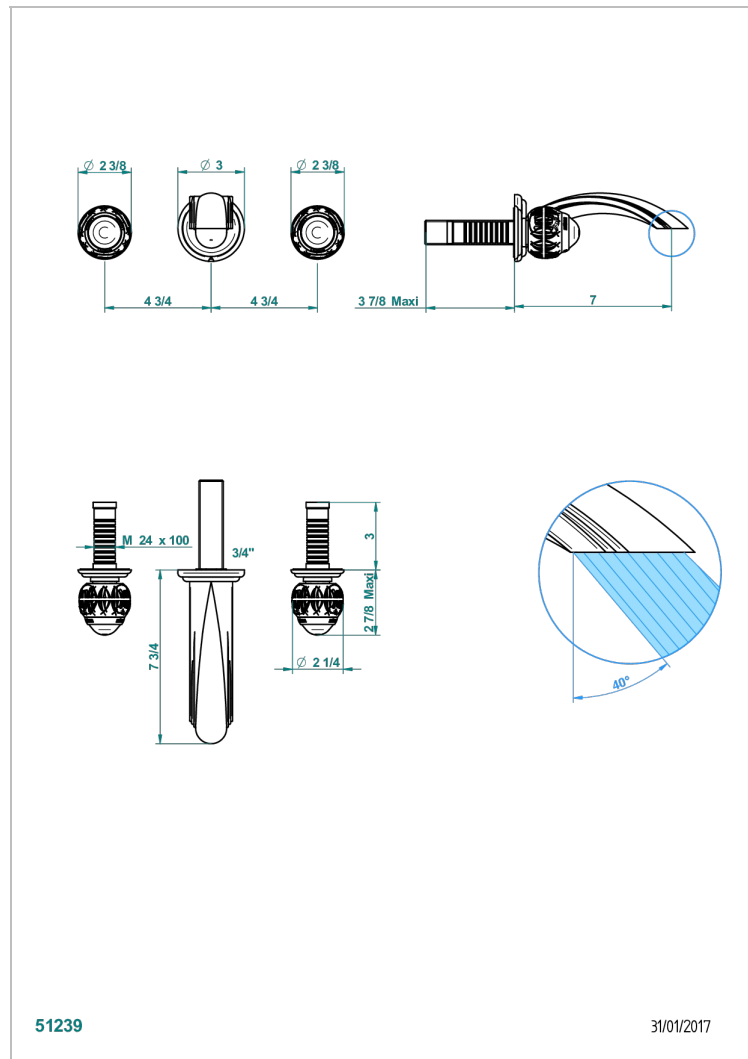

# PANTHERE BLACK CRYSTAL

A2K-41GB

Trim only for wall mounted 3-hole bath mixer

51239

31/01/2017

## CHARACTERISTIC

- Panthère Black crystal
- Trim only for wall mounted 3-hole bath mixer

## RELATED SKU'S

- Ref. G00-40AC Rough parts for wall mounted 3 hole mixer, cross handle version
- Ref. G00-40AM Rough parts for wall mounted 3 hole mixer, lever handle version