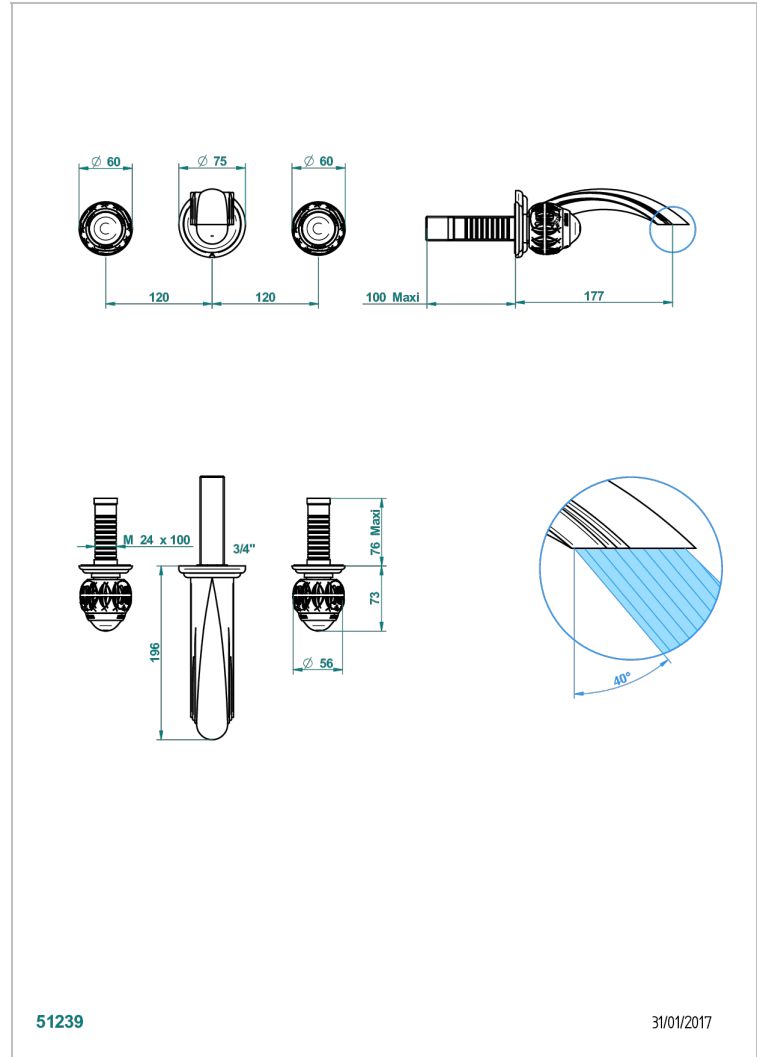

PANTHERE BLACK CRYSTAL

A2K-40GBUS

Trim for wall mounted 3-hole lavatory set only

51239

31/01/2017

CHARACTERISTIC

- Panthère Black crystal
- Trim for wall mounted 3-hole lavatory set only

RELATED SKU'S

- Ref. G00-40AM/US Rough parts for wall set (one counter clockwise and one clockwise cartridges)

AVAILABLE FINITIONS

Black ceram - D30
Blush PVD - H62
Brass color PVD - H49
Brown bronze color PVD - F33
Chrome polished - A02
Chrome polished / gold polished - G02