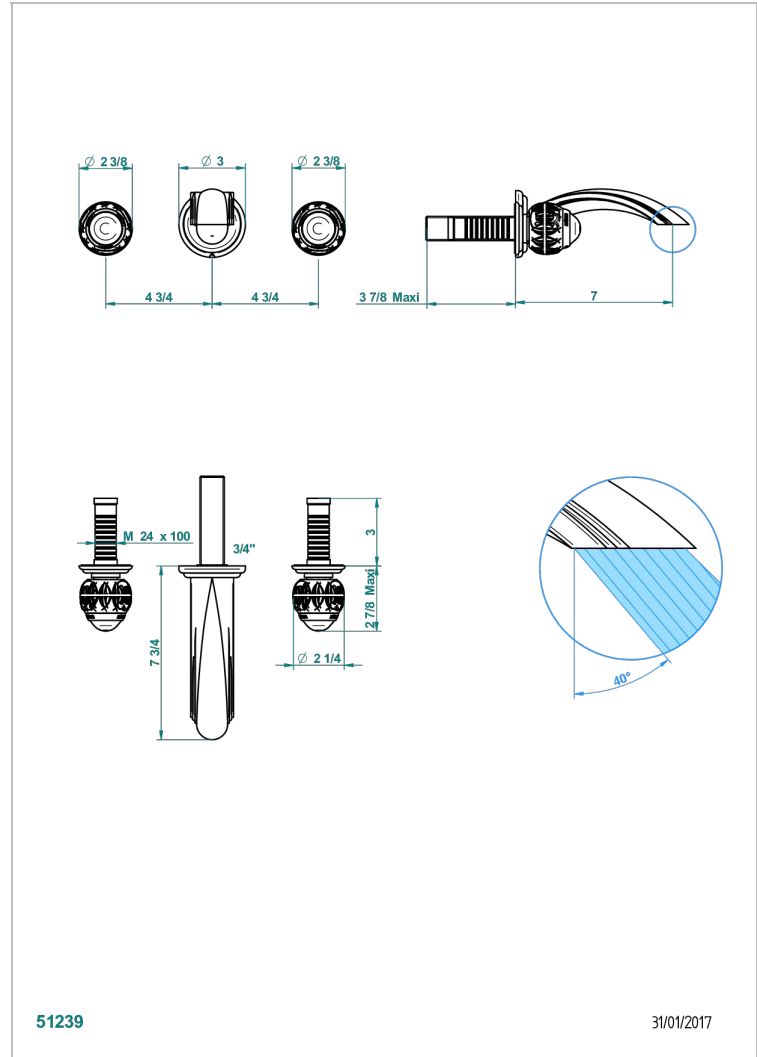

# PANTHERE BLACK CRYSTAL

A2K-40GBUS

Trim for wall mounted 3-hole lavatory set only

THG<sup>®</sup>  
PARIS

51239

31/01/2017

## CHARACTERISTIC

- Panthère Black crystal
- Trim for wall mounted 3-hole lavatory set only

## RELATED SKU'S

- Ref. G00-40AM/US Rough parts for wall set (one counter clockwise and one clockwise cartridges)