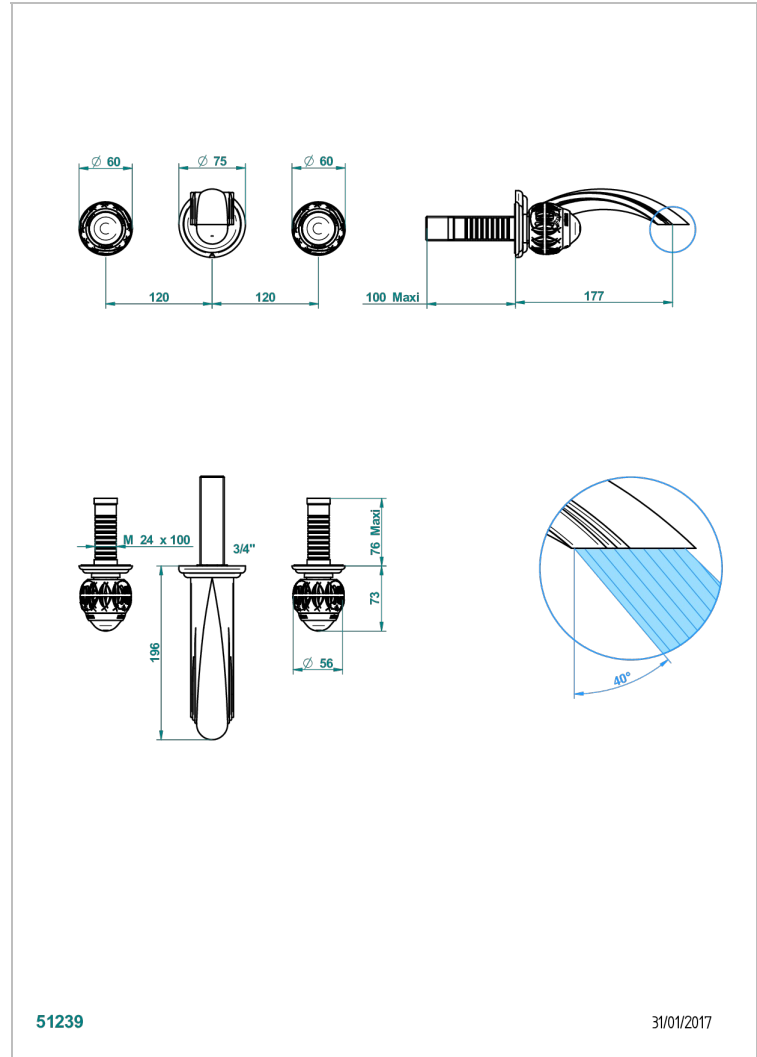

PANTHERE BLACK CRYSTAL

A2K-40GB

Trim only for wall mounted 3-hole basin mixer

THG[®]
PARIS

51239

31/01/2017

CHARACTERISTIC

- Panthère Black crystal
- Trim only for wall mounted 3-hole basin mixer

RELATED SKU'S

- Ref. G00-40AC Rough parts for wall mounted 3 hole mixer, cross handle version
- Ref. G00-40AM Rough parts for wall mounted 3 hole mixer, lever handle version

AVAILABLE FINITIONS

Antique nickel - H28
Black ceram - D30
Blush PVD - H62
Brass color PVD - H49
Brown bronze color PVD - F33
Gold color PVD - H52

Nickel color PVD - H55
Polished chrome (color finish) - A02
Polished chrome / Polished gold (color finish) - G02
Polished gold (color finish) - F01
Polished nickel - B01
Soft gold - F30

Soft matt gold - F31
Umber PVD - H66
Varnished matt antique red copper (color finish) - H07