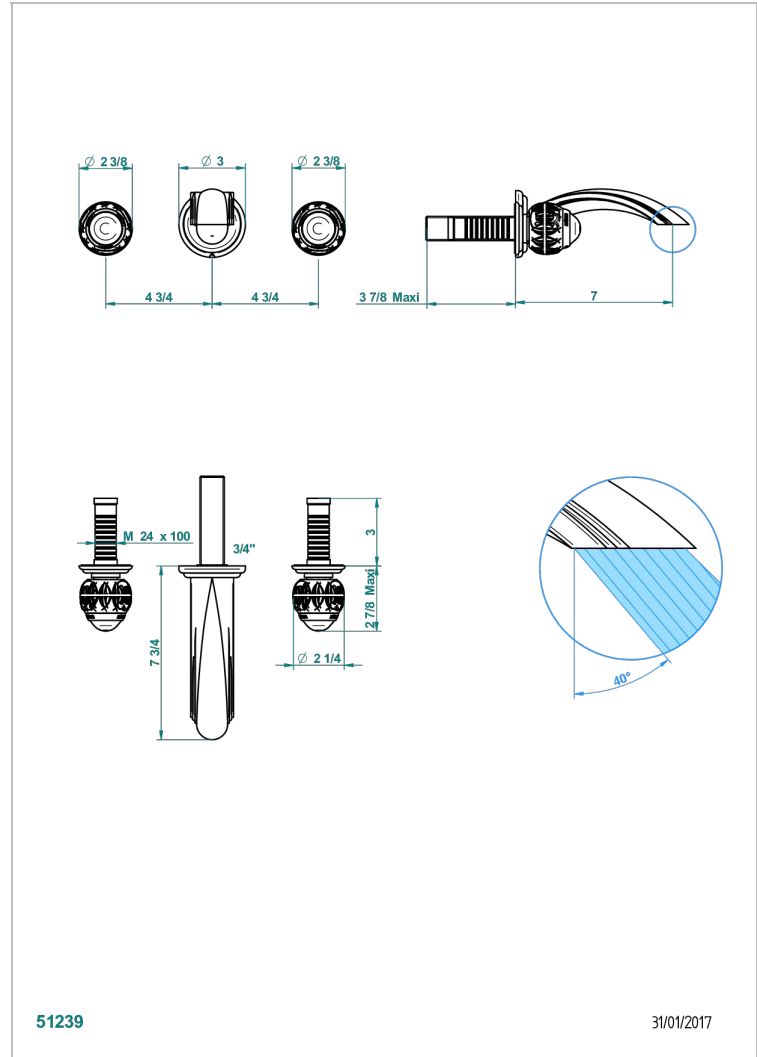

PANTHERE BLACK CRYSTAL

A2K-40GB

Trim only for wall mounted 3-hole basin mixer

THG[®]
PARIS

CHARACTERISTIC

- Panthère Black crystal
- Trim only for wall mounted 3-hole basin mixer

RELATED SKU'S

- Ref. G00-40AC Rough parts for wall mounted 3 hole mixer, cross handle version
- Ref. G00-40AM Rough parts for wall mounted 3 hole mixer, lever handle version

AVAILABLE FINITIONS

Antique nickel - H28
Black ceram - D30
Blush PVD - H62
Brass color PVD - H49
Brown bronze color PVD - F33
Gold color PVD - H52

Graphite PVD - H64
Lacquered light bronze - D01
Matt Umber PVD - H67
Matt blush PVD - H60
Matt brass color PVD - H50
Matt brown bronze color PVD - F34