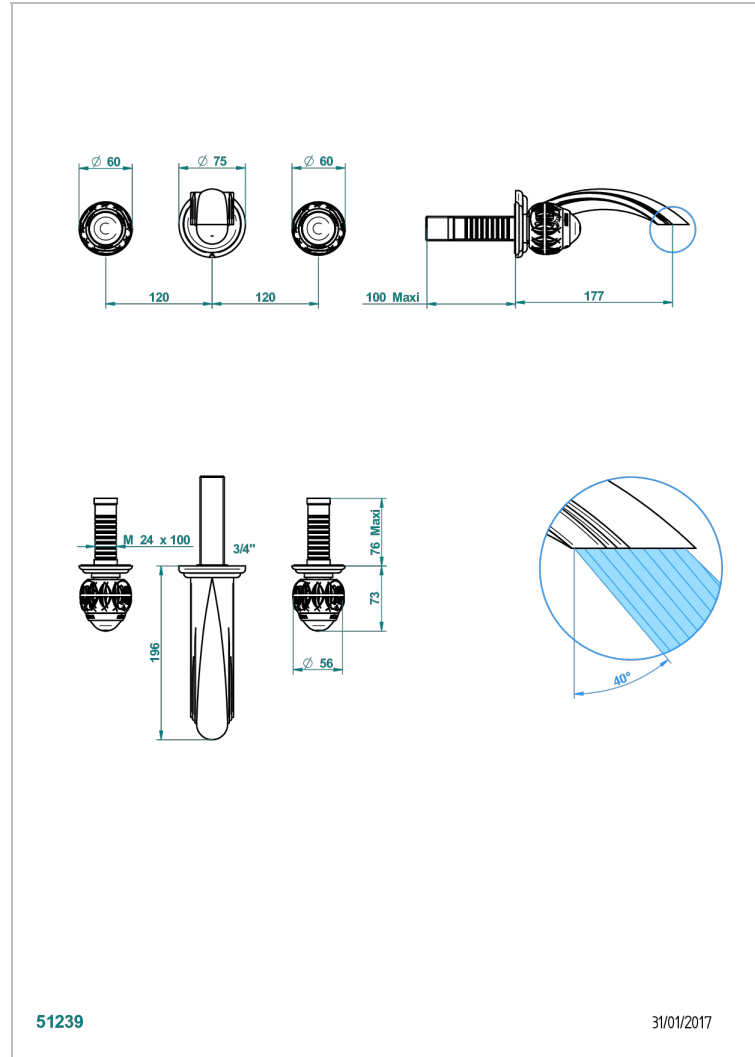

PANTHERE BLACK CRYSTAL

A2K-40GB

Trim only for wall mounted 3-hole basin mixer

THG[®]
PARIS

CHARACTERISTIC

- Panthère Black crystal
- Trim only for wall mounted 3-hole basin mixer

RELATED SKU'S

- Ref. G00-40AC Rough parts for wall mounted 3 hole mixer, cross handle version
- Ref. G00-40AM Rough parts for wall mounted 3 hole mixer, lever handle version

AVAILABLE FINITIONS

Antique nickel - H28
Black ceram - D30
Blush PVD - H62
Brass color PVD - H49
Brown bronze color PVD - F33
Gold color PVD - H52

Graphite PVD - H64
Lacquered light bronze - D01
Matt Umber PVD - H67
Matt blush PVD - H60
Matt brass color PVD - H50
Matt brown bronze color PVD - F34