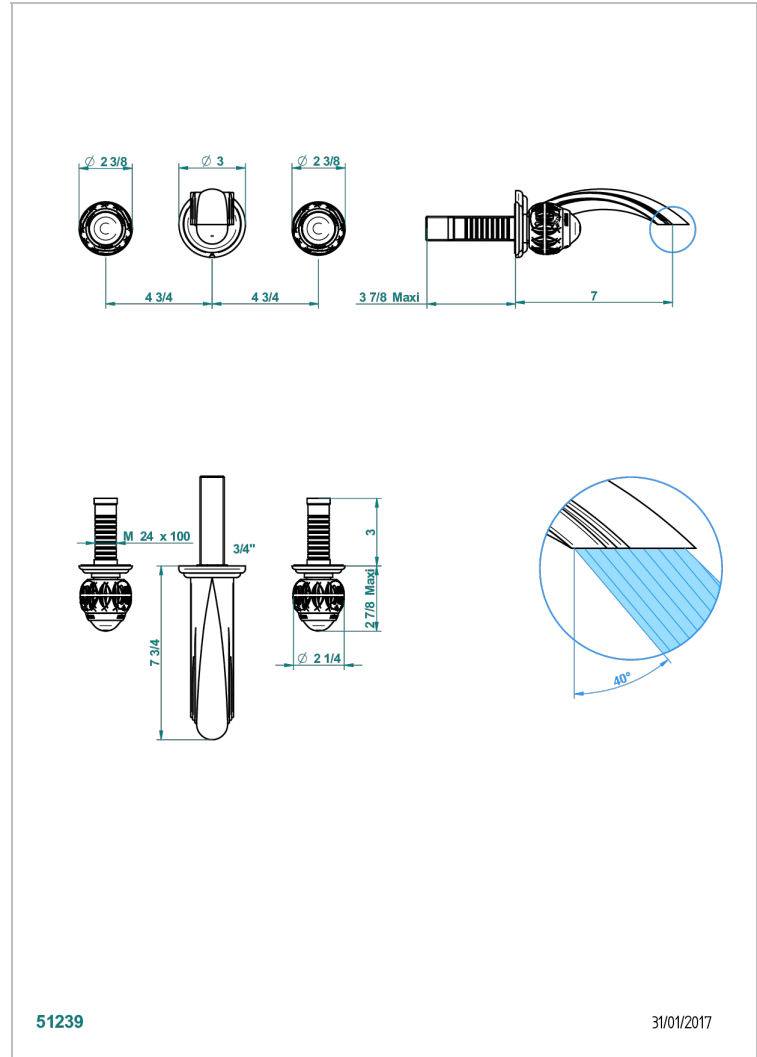

# PANTHERE BLACK CRYSTAL

A2K-40GB

Trim only for wall mounted 3-hole basin mixer

THG<sup>®</sup>  
PARIS

## CHARACTERISTIC

- Panthère Black crystal
- Trim only for wall mounted 3-hole basin mixer

## RELATED SKU'S

- Ref. G00-40AC Rough parts for wall mounted 3 hole mixer, cross handle version
- Ref. G00-40AM Rough parts for wall mounted 3 hole mixer, lever handle version

## AVAILABLE FINITIONS

Antique nickel - H28  
Black ceram - D30  
Blush PVD - H62  
Brass color PVD - H49  
Brown bronze color PVD - F33  
Gold color PVD - H52

Graphite PVD - H64  
Lacquered light bronze - D01  
Matt Umber PVD - H67  
Matt blush PVD - H60  
Matt brass color PVD - H50  
Matt brown bronze color PVD - F34