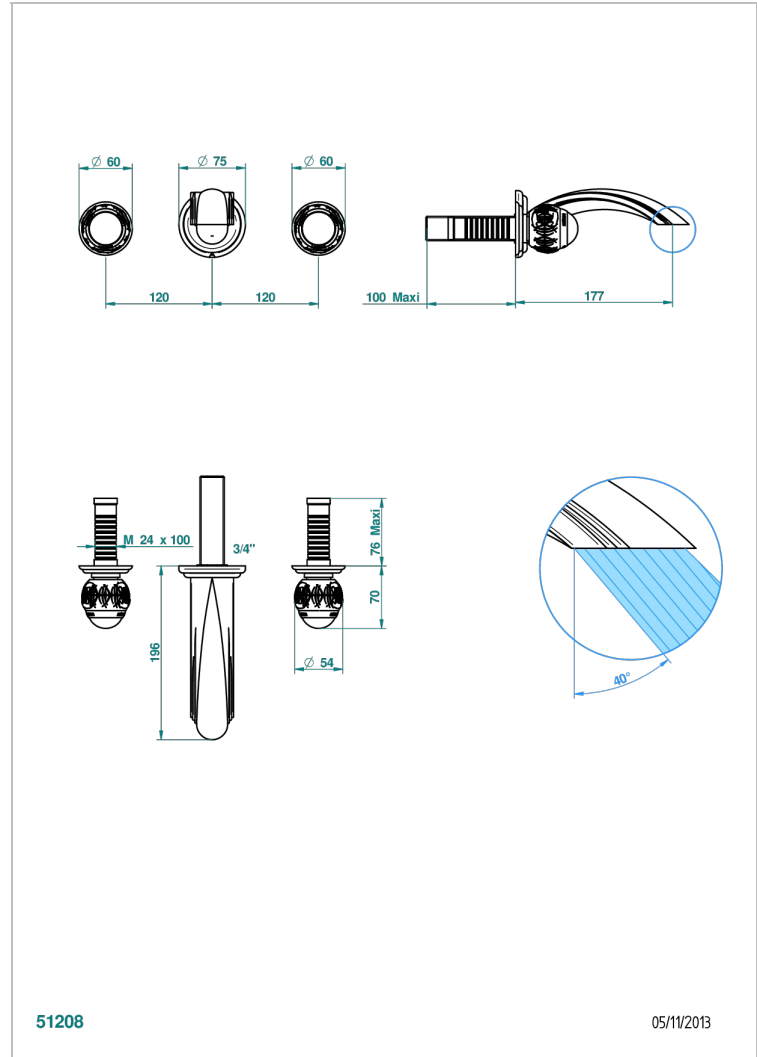

PANTHERE CLEAR CRYSTAL

A2H-41GB

Trim for wall mounted 3-hole bath set only

51208

05/11/2013

CHARACTERISTIC

- Panthère Clear crystal
- Trim for wall mounted 3-hole bath set only

RELATED SKU'S

- Ref. G00-40AM/US Rough parts for wall set (one counter clockwise and one clockwise cartridges)

AVAILABLE FINITIONS

Black ceram - D30
Blush PVD - H62
Brass color PVD - H49
Brown bronze color PVD - F33
Chrome polished - A02
Chrome polished / gold polished - G02