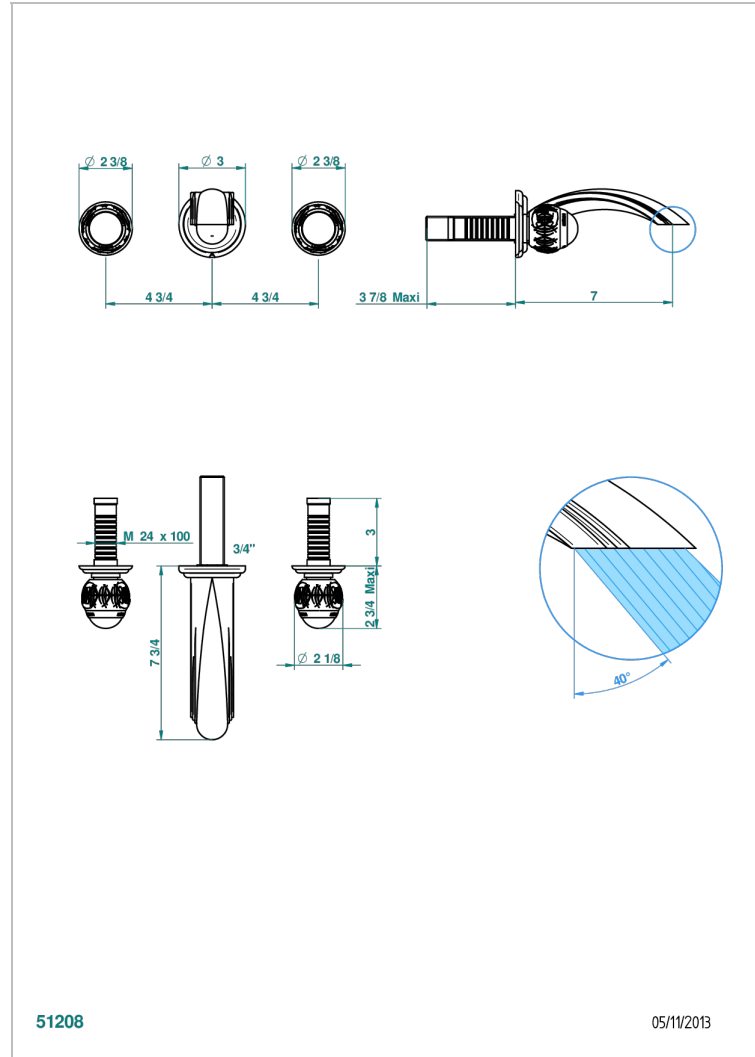

PANTHERE CLEAR CRYSTAL

A2H-41GB

Trim for wall mounted 3-hole bath set only

THG[®]
PARIS

51208

05/11/2013

CHARACTERISTIC

- Panthère Clear crystal
- Trim for wall mounted 3-hole bath set only

RELATED SKU'S

- Ref. G00-40AM/US Rough parts for wall set (one counter clockwise and one clockwise cartridges)

AVAILABLE FINITIONS

Black ceram - D30
Blush PVD - H62
Brass color PVD - H49
Brown bronze color PVD - F33
Chrome polished - A02
Chrome polished / gold polished - G02