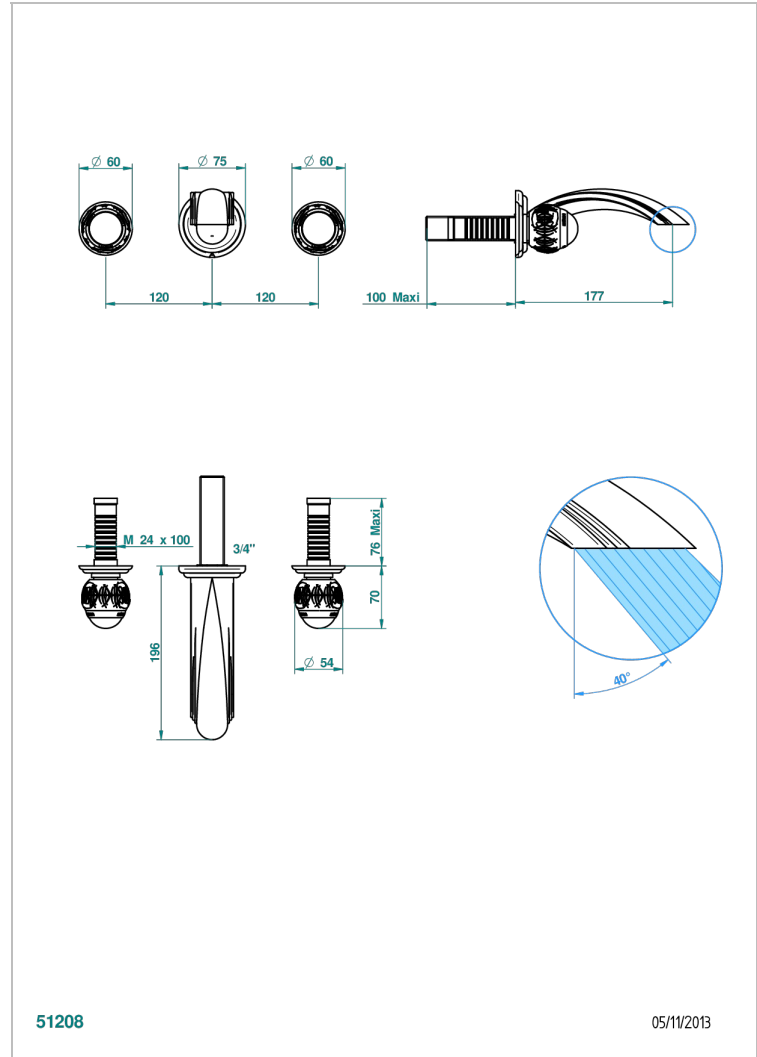

PANTHERE CRISTAL CLARO

A2H-41GB

Trim only for wall mounted 3-hole bath mixer

THG[®]
PARIS

CARACTERÍSTICAS

- Panthère cristal claro
- Trim only for wall mounted 3-hole bath mixer

PRODUCTOS RELACIONADOS

- Ref. G00-40AC Rough parts for wall mounted 3 hole mixer, cross handle version
- Ref. G00-40AM Rough parts for wall mounted 3 hole mixer, lever handle version

ACABADOS DISPONIBLES

Bronce claro - D01
Cerámica negra mate - D30
Cobre viejo mate - H07
Cromo - A02
Cromo / dorado - G02
Cromo mate - C02

Dorado - F01
Dorado mate - F07
Dorado pálido - F30
Dorado pálido mate (sin barniz) - F31
Níquel - B01
Níquel mate - C01

Pvd marrón bronce mate - F34
Pvd umber - H66
Pvd umber mate - H67