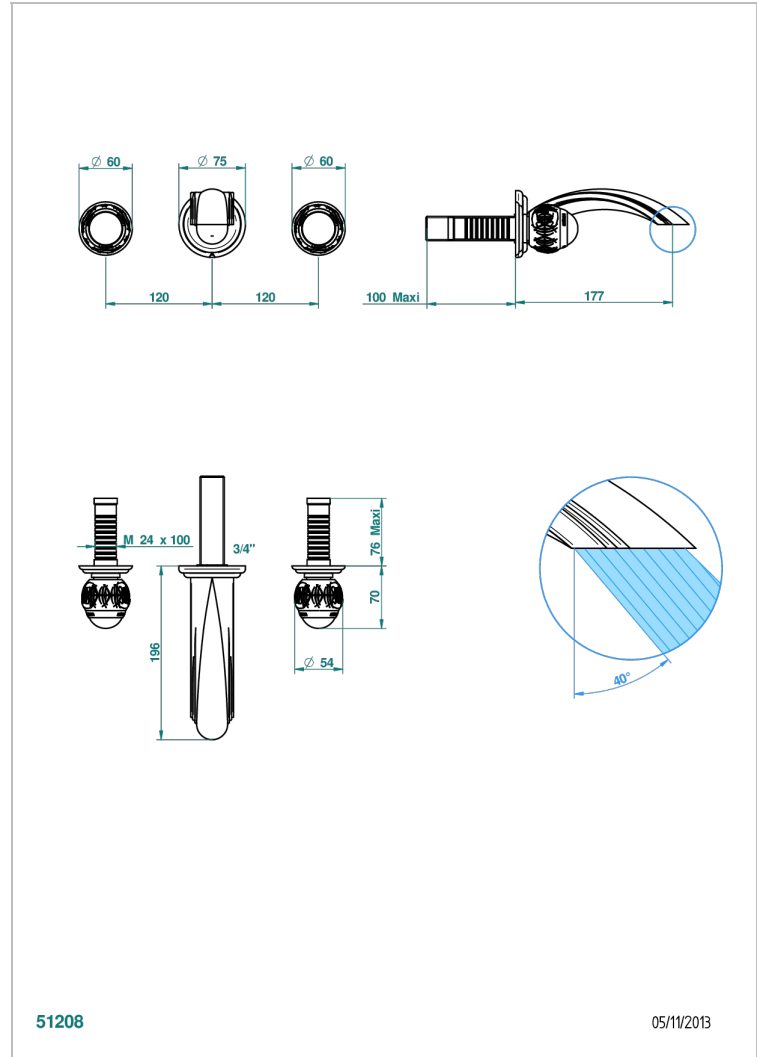

PANTHERE CLEAR CRYSTAL

A2H-41GB

Trim only for wall mounted 3-hole bath mixer

THG[®]
PARIS

CHARACTERISTIC

- Panthère Clear crystal
- Trim only for wall mounted 3-hole bath mixer

RELATED SKU'S

- Ref. G00-40AC Rough parts for wall mounted 3 hole mixer, cross handle version
- Ref. G00-40AM Rough parts for wall mounted 3 hole mixer, lever handle version

AVAILABLE FINITIONS

Antique nickel - H28
Black ceram - D30
Blush PVD - H62
Brass color PVD - H49
Brown bronze color PVD - F33
Gold color PVD - H52

Graphite PVD - H64
Lacquered light bronze - D01
Matt Umber PVD - H67
Matt blush PVD - H60
Matt brass color PVD - H50
Matt brown bronze color PVD - F34