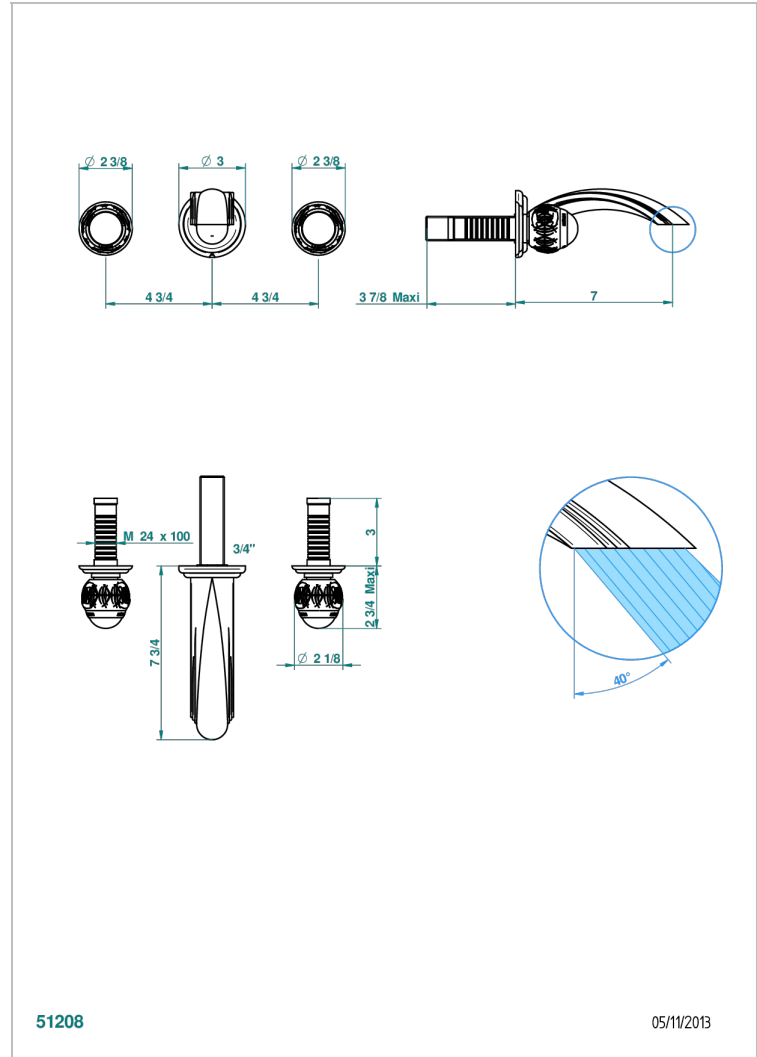

PANTHERE CLEAR CRYSTAL

A2H-41GB

Trim only for wall mounted 3-hole bath mixer

THG[®]
PARIS

CHARACTERISTIC

- Panthère Clear crystal
- Trim only for wall mounted 3-hole bath mixer

RELATED SKU'S

- Ref. G00-40AC Rough parts for wall mounted 3 hole mixer, cross handle version
- Ref. G00-40AM Rough parts for wall mounted 3 hole mixer, lever handle version

AVAILABLE FINITIONS

Antique nickel - H28
Black ceram - D30
Blush PVD - H62
Brass color PVD - H49
Brown bronze color PVD - F33
Gold color PVD - H52

Graphite PVD - H64
Lacquered light bronze - D01
Matt Umber PVD - H67
Matt blush PVD - H60
Matt brass color PVD - H50
Matt brown bronze color PVD - F34