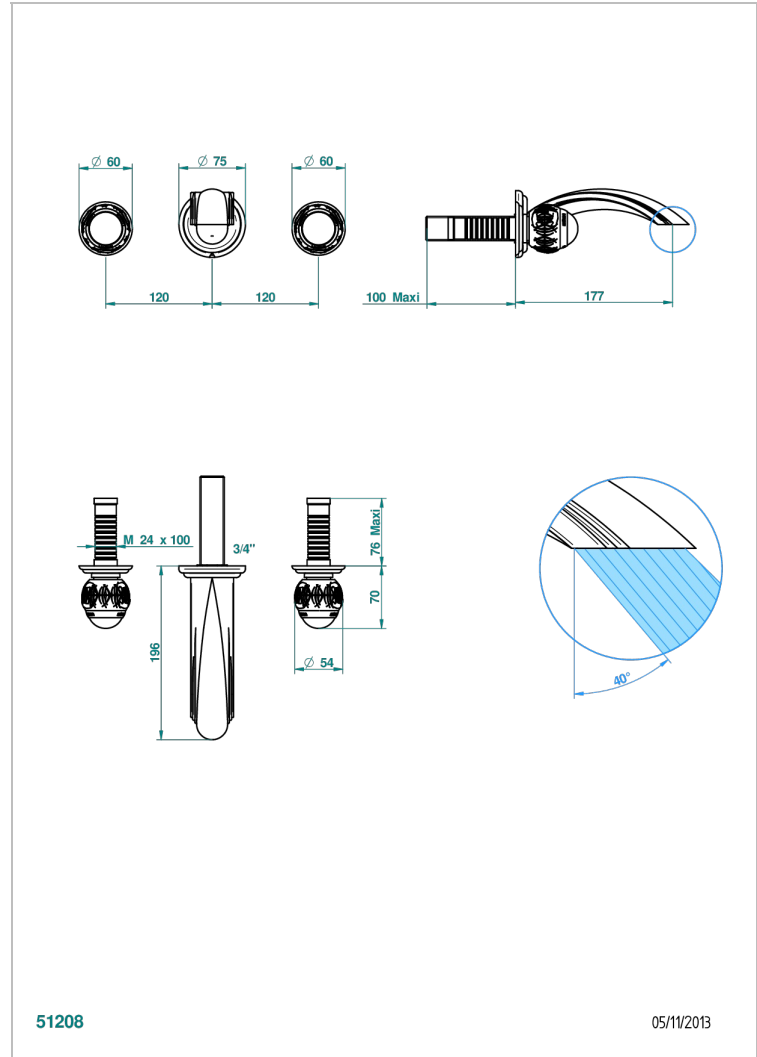

PANTHERE CLEAR CRYSTAL

A2H-40GBUS

Trim for wall mounted 3-hole lavatory set only

THG[®]
PARIS

51208

05/11/2013

CHARACTERISTIC

- Panthère Clear crystal
- Trim for wall mounted 3-hole lavatory set only

RELATED SKU'S

- Ref. G00-40AM/US Rough parts for wall set (one counter clockwise and one clockwise cartridges)

AVAILABLE FINITIONS

Black ceram - D30
Blush PVD - H62
Brass color PVD - H49
Brown bronze color PVD - F33
Chrome polished - A02
Chrome polished / gold polished - G02