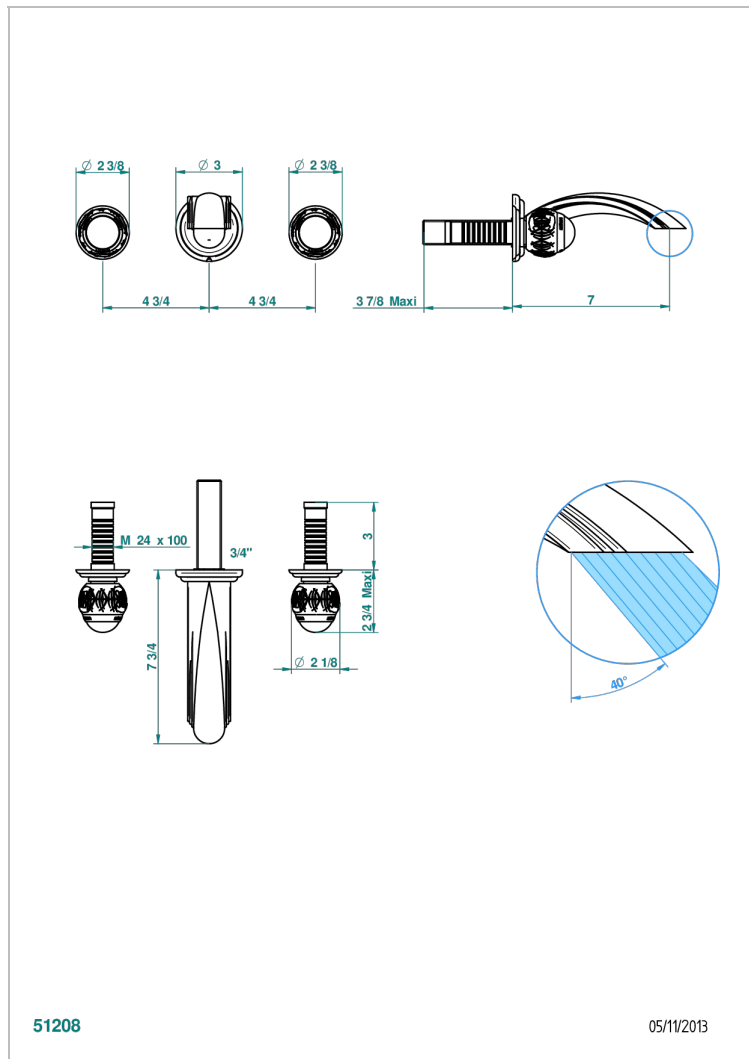

PANTHERE CLEAR CRYSTAL

A2H-40GBUS

Trim for wall mounted 3-hole lavatory set only

THG[®]
PARIS

51208

05/11/2013

CHARACTERISTIC

- Panthère Clear crystal
- Trim for wall mounted 3-hole lavatory set only

RELATED SKU'S

- Ref. G00-40AM/US Rough parts for wall set (one counter clockwise and one clockwise cartridges)

AVAILABLE FINITIONS

Black ceram - D30

Blush PVD - H62

Brass color PVD - H49

Brown bronze color PVD - F33