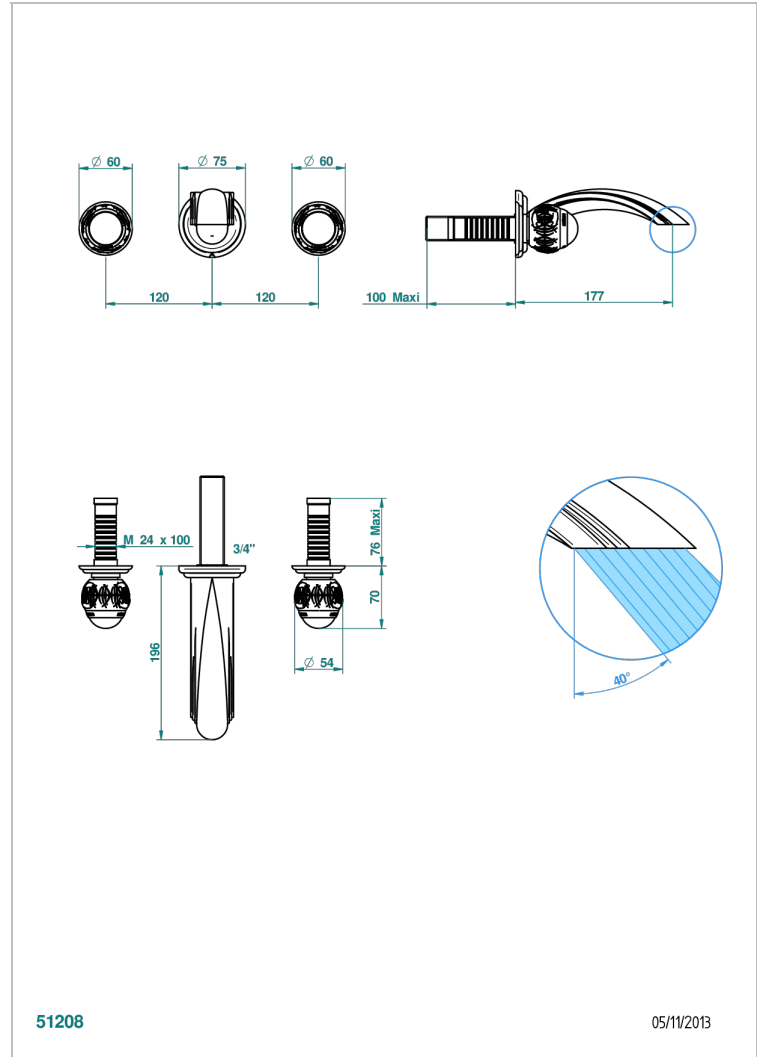

# PANTHERE CLEAR CRYSTAL

A2H-40GB

Trim only for wall mounted 3-hole basin mixer

THG<sup>®</sup>  
PARIS

## CHARACTERISTIC

- Panthère Clear crystal
- Trim only for wall mounted 3-hole basin mixer

## RELATED SKU'S

- Ref. G00-40AC Rough parts for wall mounted 3 hole mixer, cross handle version
- Ref. G00-40AM Rough parts for wall mounted 3 hole mixer, lever handle version