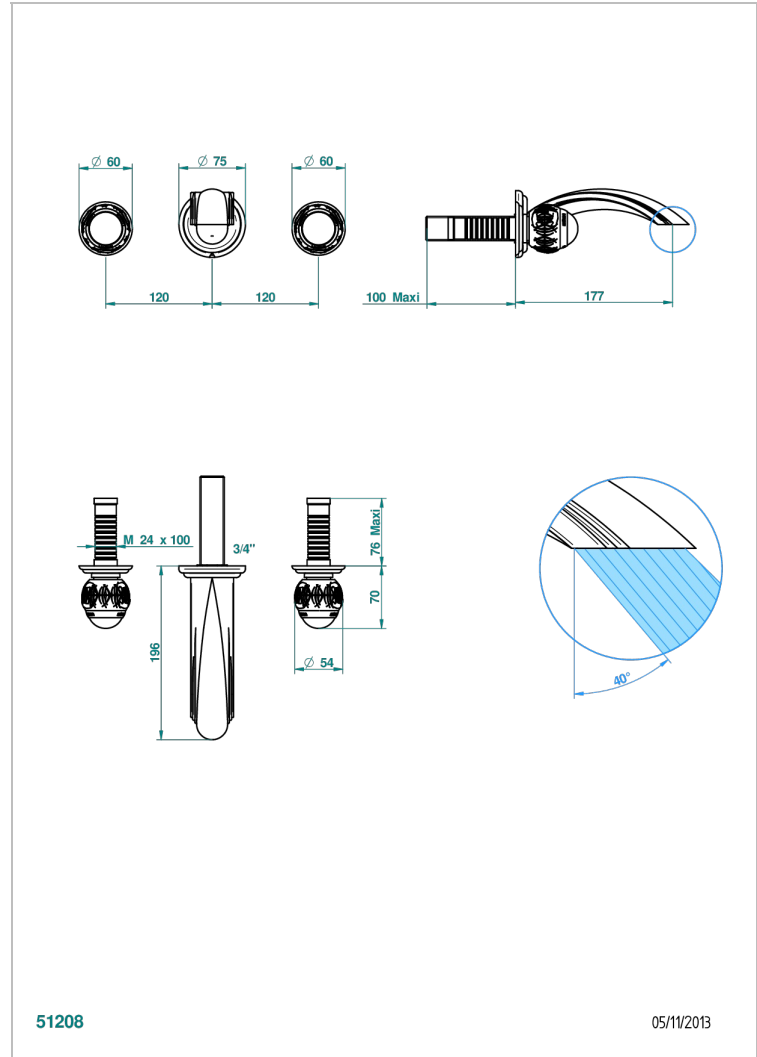

PANTHERE CLEAR CRYSTAL

A2H-40GB

Trim only for wall mounted 3-hole basin mixer

THG[®]
PARIS

CHARACTERISTIC

- Panthère Clear crystal
- Trim only for wall mounted 3-hole basin mixer

RELATED SKU'S

- Ref. G00-40AC Rough parts for wall mounted 3 hole mixer, cross handle version
- Ref. G00-40AM Rough parts for wall mounted 3 hole mixer, lever handle version

AVAILABLE FINITIONS

Antique nickel - H28
Black ceram - D30
Blush PVD - H62
Brass color PVD - H49
Brown bronze color PVD - F33
Gold color PVD - H52

Graphite PVD - H64
Lacquered light bronze - D01
Matt Umber PVD - H67
Matt blush PVD - H60
Matt brass color PVD - H50
Matt brown bronze color PVD - F34