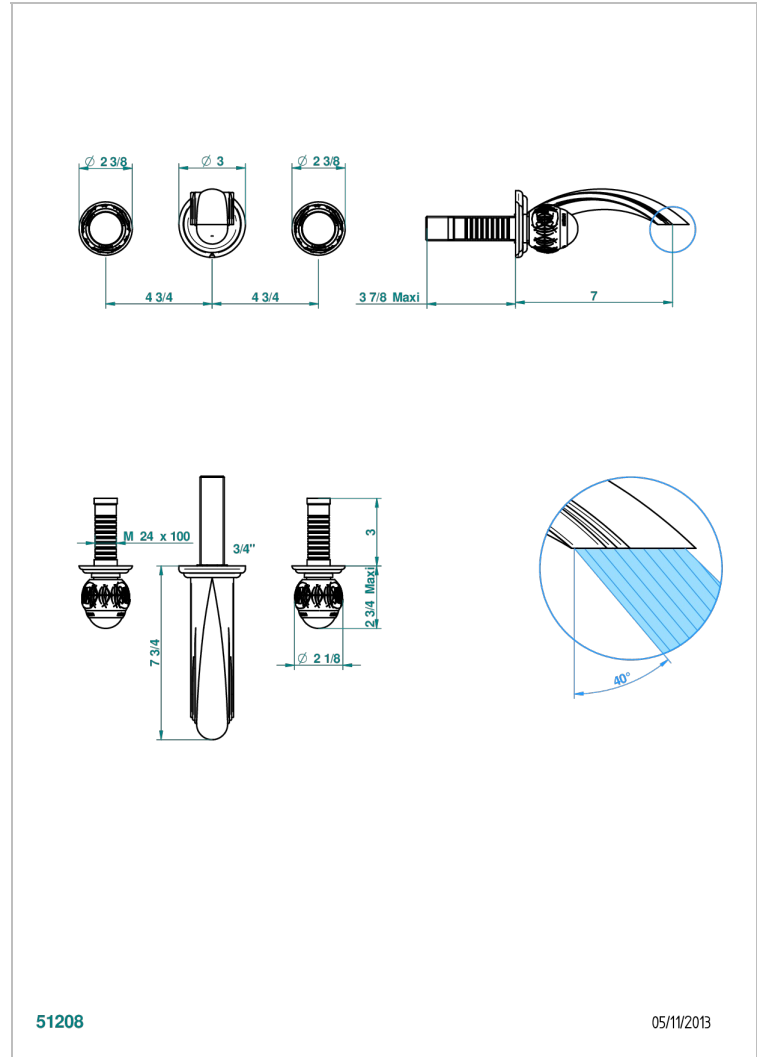

PANTHERE CLEAR CRYSTAL

A2H-40GB

Trim only for wall mounted 3-hole basin mixer

THG[®]
PARIS

CHARACTERISTIC

- Panthère Clear crystal
- Trim only for wall mounted 3-hole basin mixer

RELATED SKU'S

- Ref. G00-40AC Rough parts for wall mounted 3 hole mixer, cross handle version
- Ref. G00-40AM Rough parts for wall mounted 3 hole mixer, lever handle version

AVAILABLE FINITIONS

Antique nickel - H28
Black ceram - D30
Blush PVD - H62
Brass color PVD - H49
Brown bronze color PVD - F33
Gold color PVD - H52

Graphite PVD - H64
Lacquered light bronze - D01
Matt Umber PVD - H67
Matt blush PVD - H60
Matt brass color PVD - H50
Matt brown bronze color PVD - F34