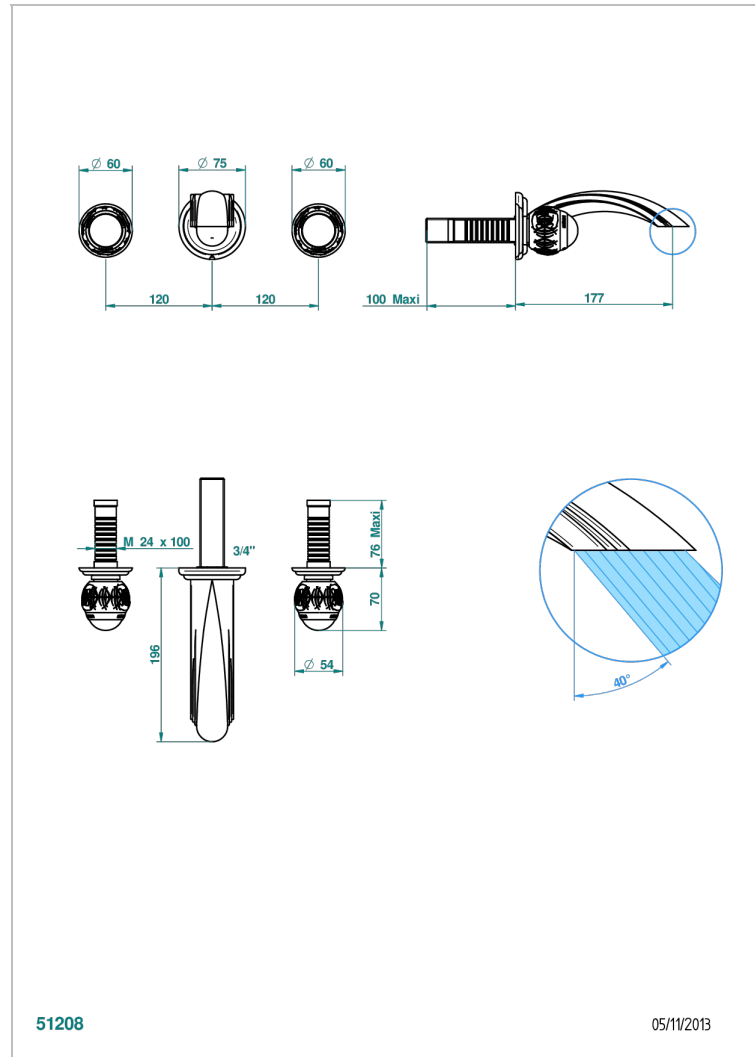

# PANTHERE CLEAR CRYSTAL

A2H-40GB

Trim only for wall mounted 3-hole basin mixer

THG<sup>®</sup>  
PARIS

## CHARACTERISTIC

- Panthère Clear crystal
- Trim only for wall mounted 3-hole basin mixer

## RELATED SKU'S

- Ref. G00-40AC Rough parts for wall mounted 3 hole mixer, cross handle version
- Ref. G00-40AM Rough parts for wall mounted 3 hole mixer, lever handle version