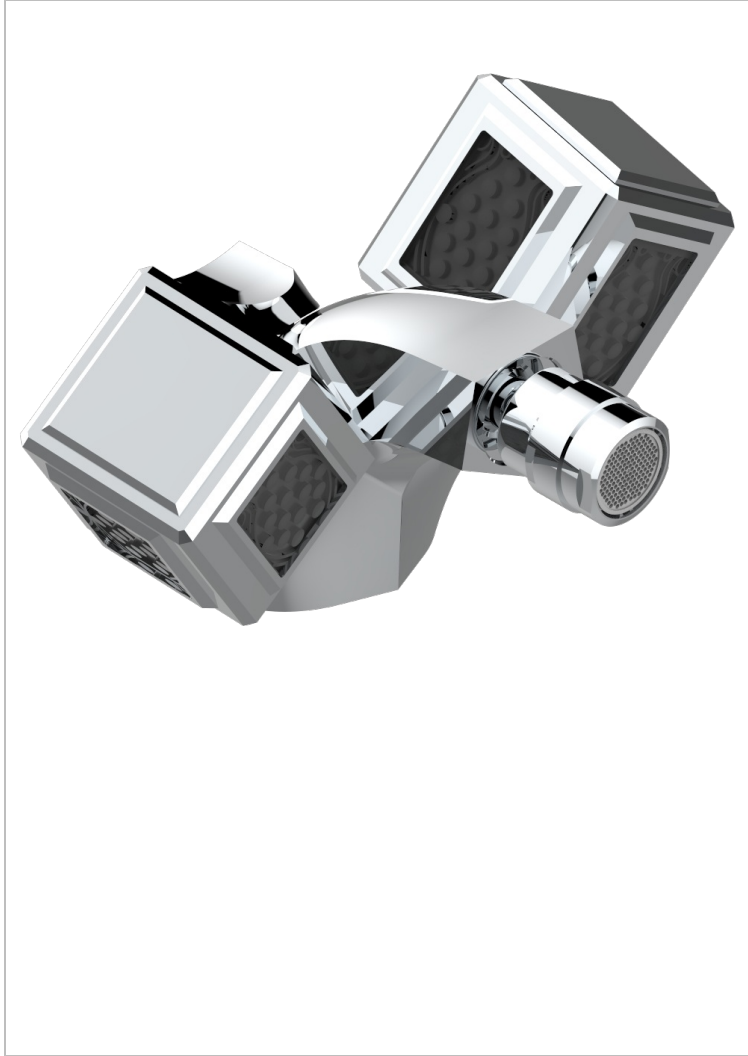

METROPOLIS BLACK CRYSTAL

A2L-3202

1-hole bidet mixer with swivel jet handshower with waste

CHARACTERISTIC

- ACS : 17ACCLY613
- NF : NF EN 200 - IA - Chrome

TECHNICAL SPECS

- Recommandé : 3 bars (max. 5 bars) - Advised : 43,5 psi (max. 72 psi)
- 15 l/min à 3 bars (4 gpm at 43.5 psi)

STANDARDS

AVAILABLE FINITIONS

Antique nickel - H28
Black ceram - D30
Blush PVD - H62
Brass color PVD - H49
Brown bronze color PVD - F33
Gold color PVD - H52

Graphite PVD - H64
Matt Umber PVD - H67
Matt blush PVD - H60
Matt brass color PVD - H50
Matt brown bronze color PVD - F34
Matt chrome - C02