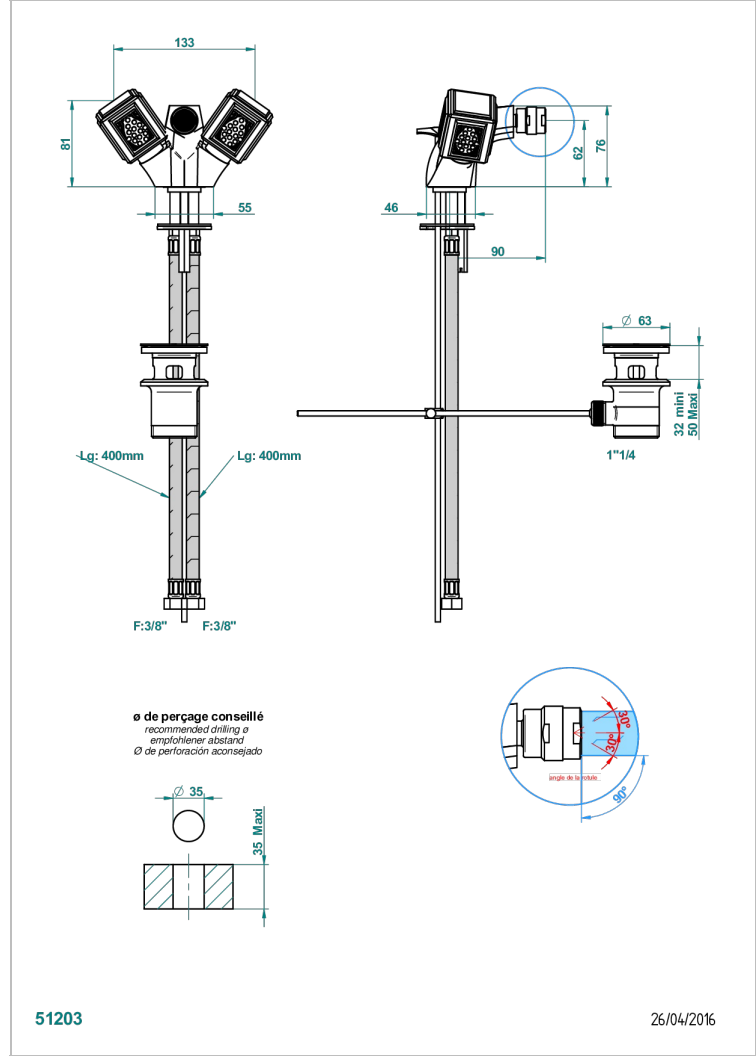

METROPOLIS BLACK CRYSTAL

A2L-3202

1-hole bidet mixer with swivel jet handshower with waste

CHARACTERISTIC

- ACS : 17ACCLY613
- NF : NF EN 200 - IA - Chrome

TECHNICAL SPECS

- Recommandé : 3 bars (max. 5 bars) - Advised : 43,5 psi (max. 72 psi)
- 15 l/min à 3 bars (4 gpm at 43.5 psi)

STANDARDS

AVAILABLE FINITIONS

Antique nickel - H28
Black ceram - D30
Blush PVD - H62
Brass color PVD - H49
Brown bronze color PVD - F33
Gold color PVD - H52

Graphite PVD - H64
Matt Umber PVD - H67
Matt blush PVD - H60
Matt brass color PVD - H50
Matt brown bronze color PVD - F34
Matt chrome - C02