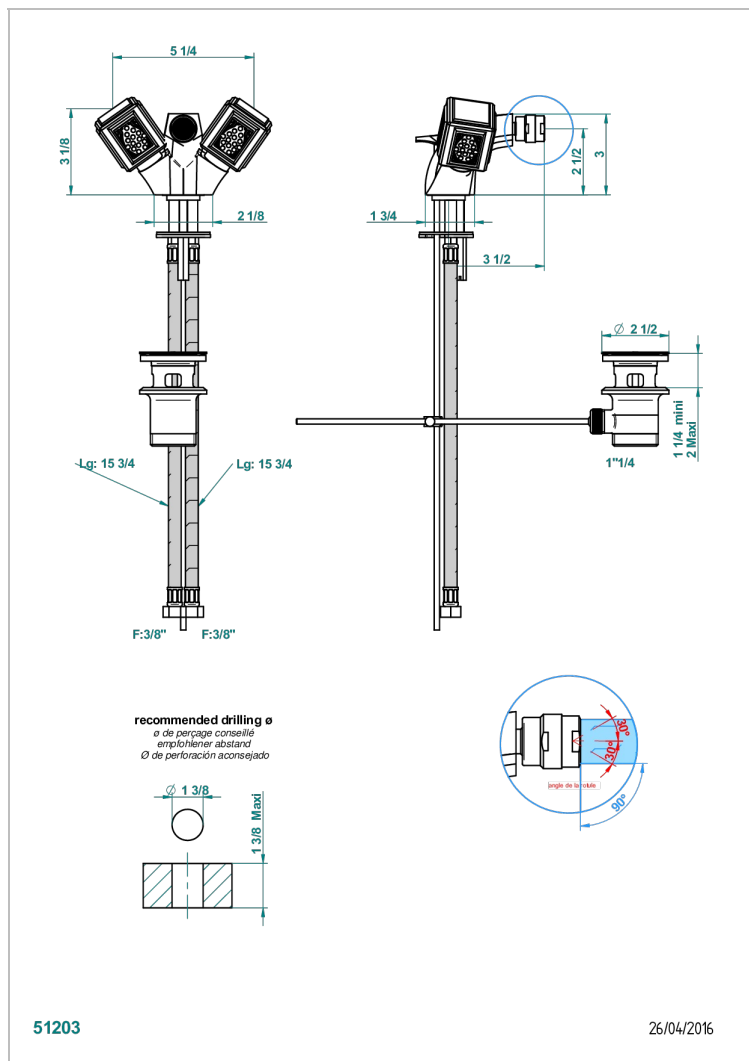

METROPOLIS BLACK CRYSTAL

A2L-3202

1-hole bidet mixer with swivel jet handshower with waste

CHARACTERISTIC

- ACS : 17ACCLY613
- NF : NF EN 200 - IA - Chrome

STANDARDS

TECHNICAL SPECS

- Recommandé : 3 bars (max. 5 bars) - Advised : 43,5 psi (max. 72 psi)
- 15 l/min à 3 bars (4 gpm at 43.5 psi)