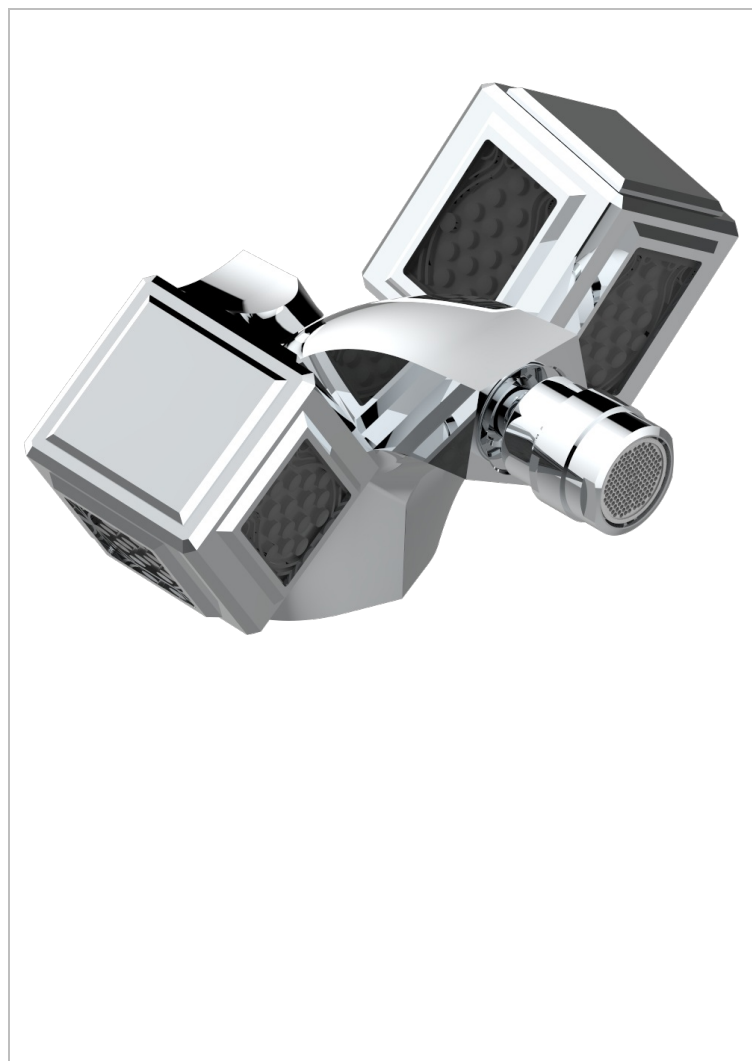

METROPOLIS BLACK CRYSTAL

A2L-3202

1-hole bidet mixer with swivel jet handshower with waste

CHARACTERISTIC

- ACS : 17ACCLY613
- NF : NF EN 200 - IA - Chrome

STANDARDS

TECHNICAL SPECS

- Recommandé : 3 bars (max. 5 bars) - Advised : 43,5 psi (max. 72 psi)
- 15 l/min à 3 bars (4 gpm at 43.5 psi)

AVAILABLE FINITIONS

Antique nickel - H28
Black ceram - D30
Blush PVD - H62
Brass color PVD - H49
Brown bronze color PVD - F33
Gold color PVD - H52

Graphite PVD - H64
Matt Umber PVD - H67
Matt blush PVD - H60
Matt brass color PVD - H50
Matt brown bronze color PVD - F34
Matt chrome - C02