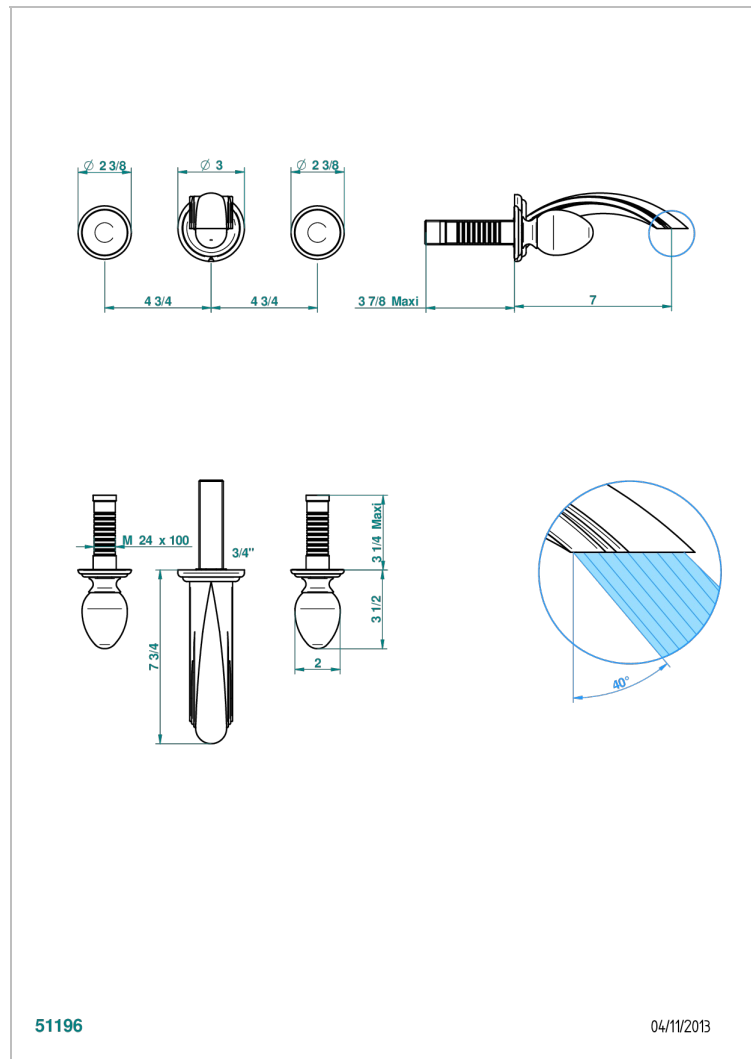

VENICE

A2E-41GB

Trim only for wall mounted 3-hole bath mixer

THG[®]
PARIS

CHARACTERISTIC

- Venice
- Trim only for wall mounted 3-hole bath mixer

RELATED SKU'S

- Ref. G00-40AC Rough parts for wall mounted 3 hole mixer, cross handle version
- Ref. G00-40AM Rough parts for wall mounted 3 hole mixer, lever handle version

AVAILABLE FINITIONS

Antique nickel - H28
Black ceram - D30
Blush PVD - H62
Brass color PVD - H49
Brown bronze color PVD - F33
Gold color PVD - H52

Graphite PVD - H64
Lacquered light bronze - D01
Matt Umber PVD - H67
Matt blush PVD - H60
Matt brass color PVD - H50
Matt brown bronze color PVD - F34