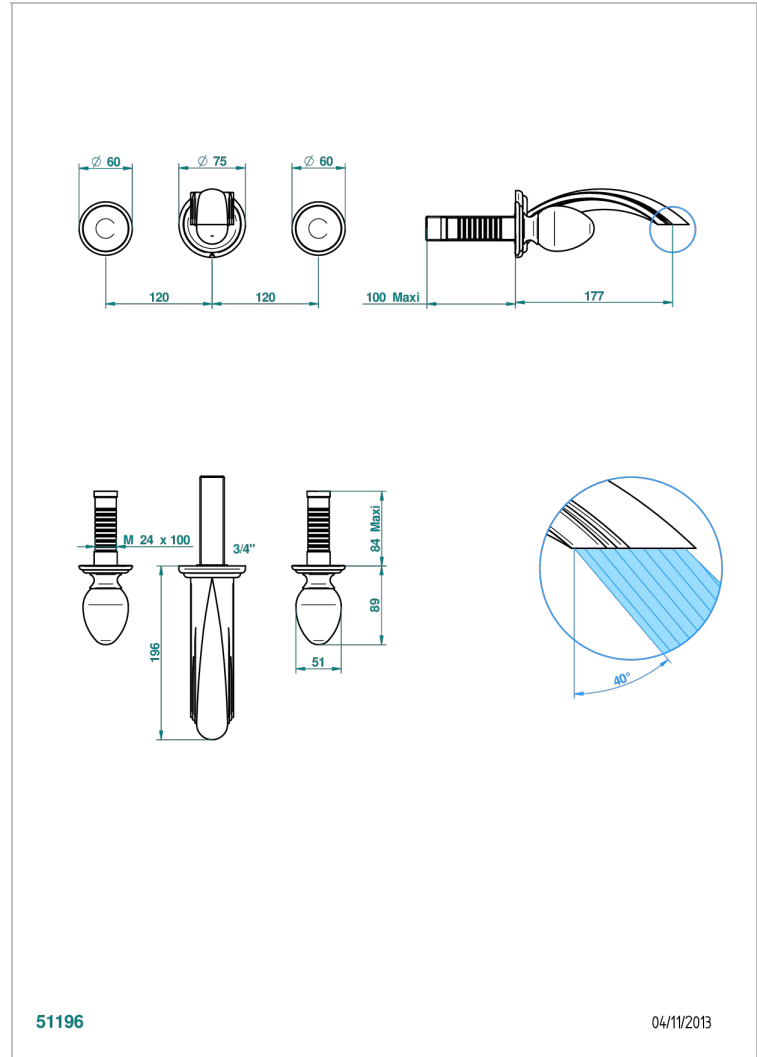

# VENICE

A2E-41GB

Trim only for wall mounted 3-hole bath mixer

THG<sup>®</sup>  
PARIS

## CHARACTERISTIC

- Venice
- Trim only for wall mounted 3-hole bath mixer

## RELATED SKU'S

- Ref. G00-40AC Rough parts for wall mounted 3 hole mixer, cross handle version
- Ref. G00-40AM Rough parts for wall mounted 3 hole mixer, lever handle version