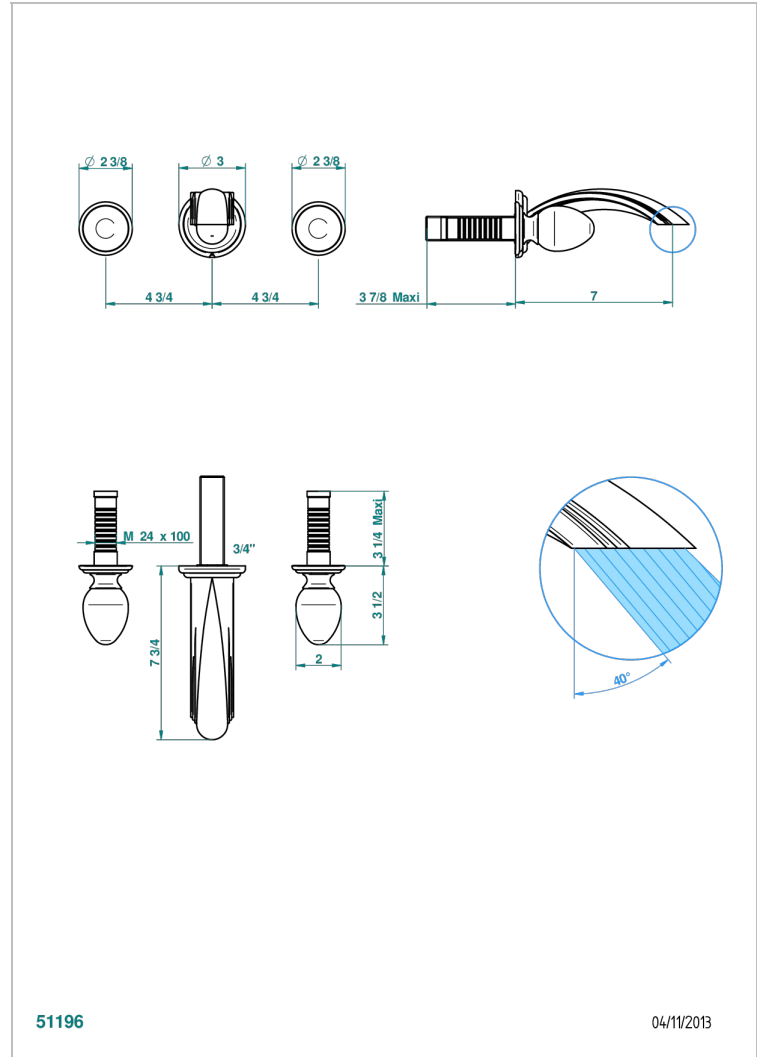

# VENICE

A2E-41GB

Trim only for wall mounted 3-hole bath mixer

## CHARACTERISTIC

- Venice
- Trim only for wall mounted 3-hole bath mixer

## RELATED SKU'S

- Ref. G00-40AC Rough parts for wall mounted 3 hole mixer, cross handle version
- Ref. G00-40AM Rough parts for wall mounted 3 hole mixer, lever handle version