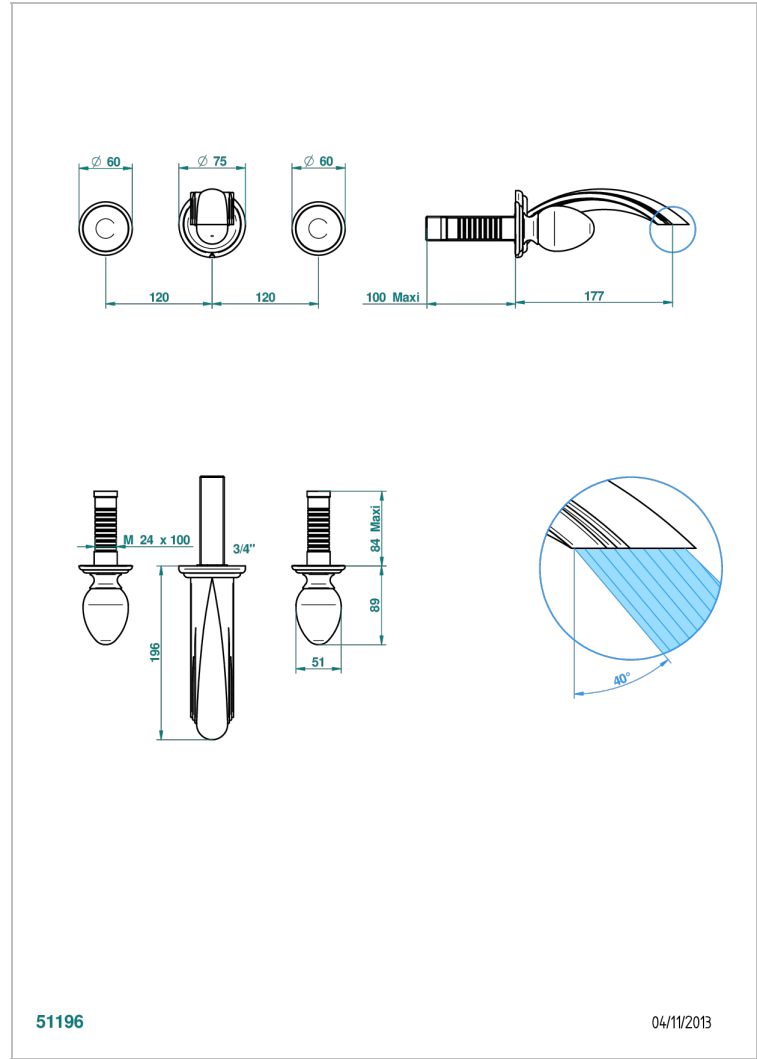

VENICE

A2E-40GBUS

Trim for wall mounted 3-hole lavatory set only

CHARACTERISTIC

- Venice
- Trim for wall mounted 3-hole lavatory set only

RELATED SKU'S

- Ref. G00-40AM/US Rough parts for wall set (one counter clockwise and one clockwise cartridges)