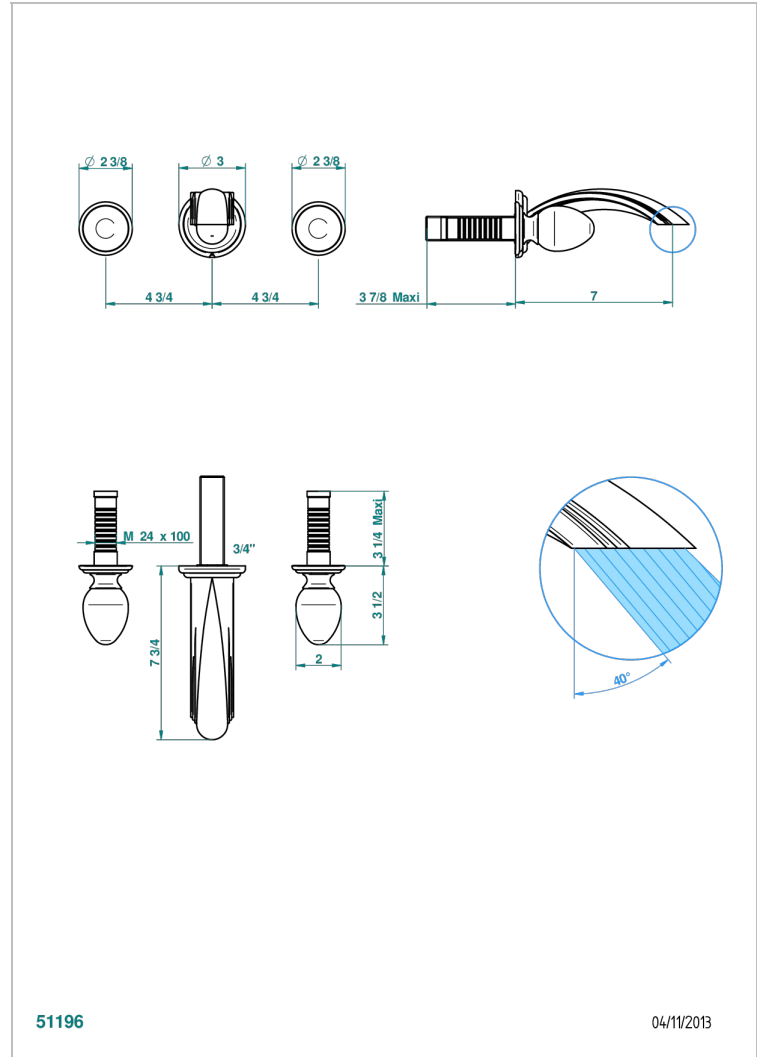

# VENICE

A2E-40GBUS

Trim for wall mounted 3-hole lavatory set only

51196

04/11/2013

## CHARACTERISTIC

- Venice
- Trim for wall mounted 3-hole lavatory set only

## RELATED SKU'S

- Ref. G00-40AM/US Rough parts for wall set (one counter clockwise and one clockwise cartridges)