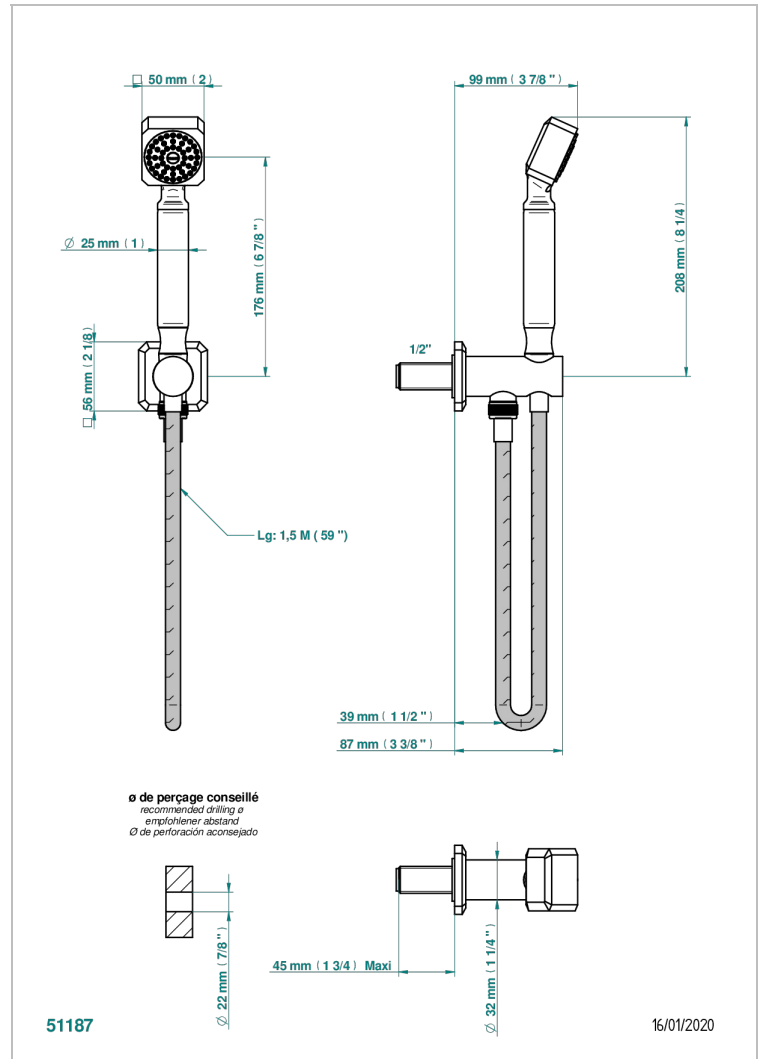

METROPOLIS BLACK CRYSTAL WITH LEVER

A2M-54

Wall mounted stylised handshower, hose and elbow with rest

CHARACTERISTIC

- Métropolis Black crystal with lever
- Wall mounted stylised handshower, hose and elbow with rest

TECHNICAL SPECS

- Recommandé : 3 bars (max. 5 bars) - Advised : 43,5 psi (max. 72 psi)
- 9,5 l/min à 3 bars (2.5 gpm at 43.5 psi)

AVAILABLE FINITIONS

Antique nickel - H28
Black ceram - D30
Blush PVD - H62
Brass color PVD - H49
Brown bronze color PVD - F33
Gold color PVD - H52