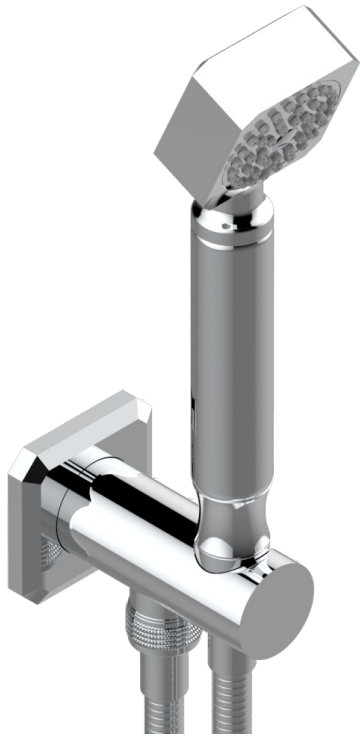

METROPOLIS BLACK CRYSTAL WITH LEVER

A2M-54

Wall mounted stylised handshower, hose and elbow with rest

CHARACTERISTIC

- Métropolis Black crystal with lever
- Wall mounted stylised handshower, hose and elbow with rest

TECHNICAL SPECS

- Recommandé : 3 bars (max. 5 bars) - Advised : 43,5 psi (max. 72 psi)
- 9,5 l/min à 3 bars (2.5 gpm at 43.5 psi)

AVAILABLE FINITIONS

Antique nickel - H28
Black ceram - D30
Blush PVD - H62
Brass color PVD - H49
Brown bronze color PVD - F33
Gold color PVD - H52