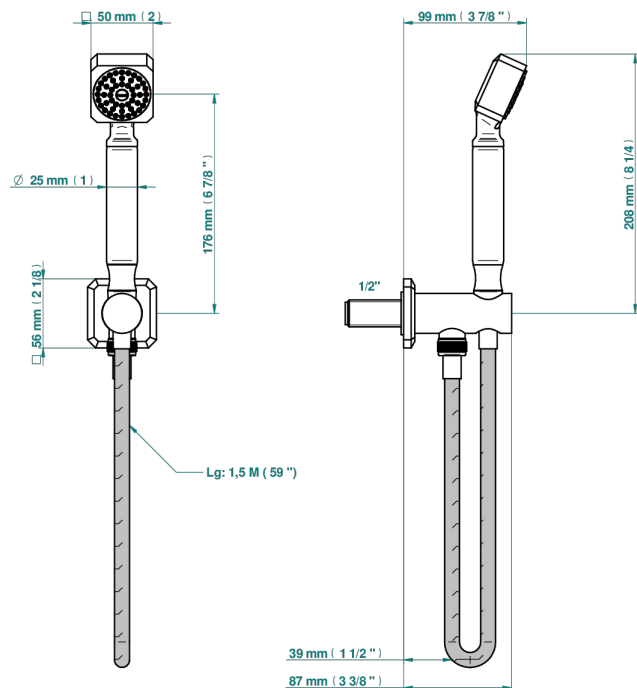

METROPOLIS BLACK CRYSTAL

A2L-54

Wall mounted stylised handshower, hose and elbow with rest

51187

16/01/2020

CHARACTERISTIC

- Métropolis Black crystal
- Wall mounted stylised handshower, hose and elbow with rest

TECHNICAL SPECS

- Recommandé : 3 bars (max. 5 bars) - Advised : 43,5 psi (max. 72 psi)
- 9,5 l/min à 3 bars (2.5 gpm at 43.5 psi)

AVAILABLE FINITIONS

Antique nickel - H28
Black ceram - D30
Blush PVD - H62
Brass color PVD - H49
Brown bronze color PVD - F33
Gold color PVD - H52

Graphite PVD - H64
Matt Umber PVD - H67
Matt blush PVD - H60
Matt brass color PVD - H50
Matt brown bronze color PVD - F34
Matt chrome - C02

Matt gold - F07
Matt gold color PVD - H53
Matt graphite PVD - H65
Matt nickel (color finish) - C01
Matt nickel color PVD - H56
Nickel color PVD - H55

Polished chrome (color finish) - A02
Polished chrome / Polished gold (color finish) - G02
Polished gold (color finish) - F01
Polished nickel - B01
Soft gold - F30
Soft matt gold - F31
Umber PVD - H66