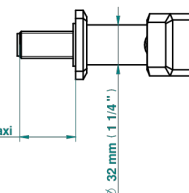

METROPOLIS BLACK CRYSTAL

A2L-54

Wall mounted stylised handshower, hose and elbow with rest

51187

16/01/2020

CHARACTERISTIC

- Métropolis Black crystal
- Wall mounted stylised handshower, hose and elbow with rest

TECHNICAL SPECS

- Recommandé : 3 bars (max. 5 bars) - Advised : 43,5 psi (max. 72 psi)
- 9,5 l/min à 3 bars (2.5 gpm at 43.5 psi)

AVAILABLE FINITIONS

Antique nickel - H28
Black ceram - D30
Blush PVD - H62
Brass color PVD - H49
Brown bronze color PVD - F33
Gold color PVD - H52

Graphite PVD - H64
Matt Umber PVD - H67
Matt blush PVD - H60
Matt brass color PVD - H50
Matt brown bronze color PVD - F34
Matt chrome - C02

Matt gold - F07
Matt gold color PVD - H53
Matt graphite PVD - H65
Matt nickel (color finish) - C01
Matt nickel color PVD - H56
Nickel color PVD - H55

Polished chrome (color finish) - A02
Polished chrome / Polished gold (color finish) - G02
Polished gold (color finish) - F01
Polished nickel - B01
Soft gold - F30
Soft matt gold - F31
Umber PVD - H66