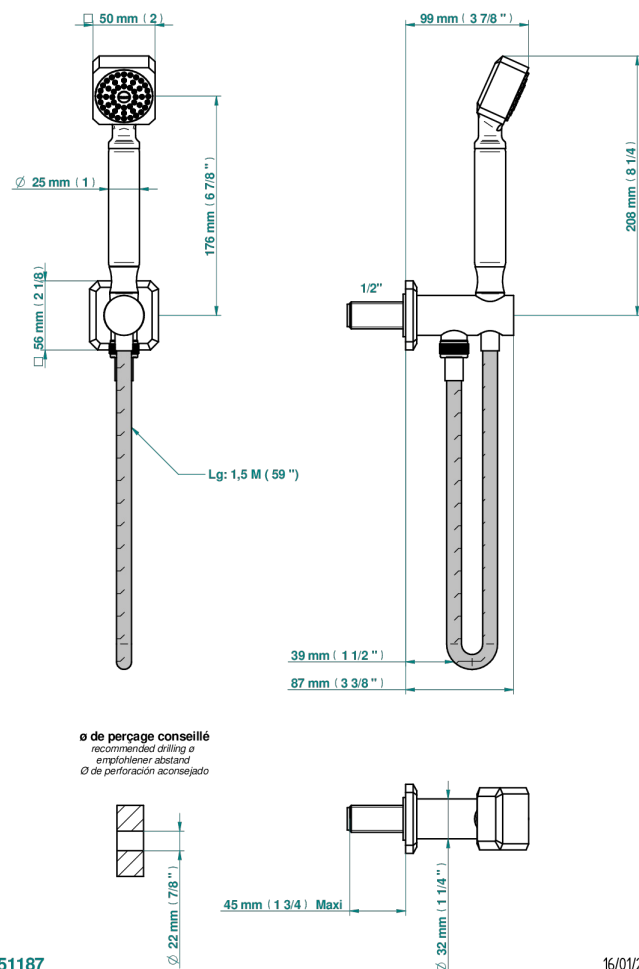

# METROPOLIS BLACK CRYSTAL

A2L-54

Wall mounted stylised handshower, hose and elbow with rest

## CHARACTERISTIC

- Métropolis Black crystal
- Wall mounted stylised handshower, hose and elbow with rest

## TECHNICAL SPECS

- Recommandé : 3 bars (max. 5 bars) - Advised : 43,5 psi (max. 72 psi)
- 9,5 l/min à 3 bars (2.5 gpm at 43.5 psi)

## AVAILABLE FINITIONS

Antique nickel - H28  
Black ceram - D30  
Blush PVD - H62  
Brass color PVD - H49  
Brown bronze color PVD - F33  
Gold color PVD - H52

Graphite PVD - H64  
Matt Umber PVD - H67  
Matt blush PVD - H60  
Matt brass color PVD - H50  
Matt brown bronze color PVD - F34  
Matt chrome - C02