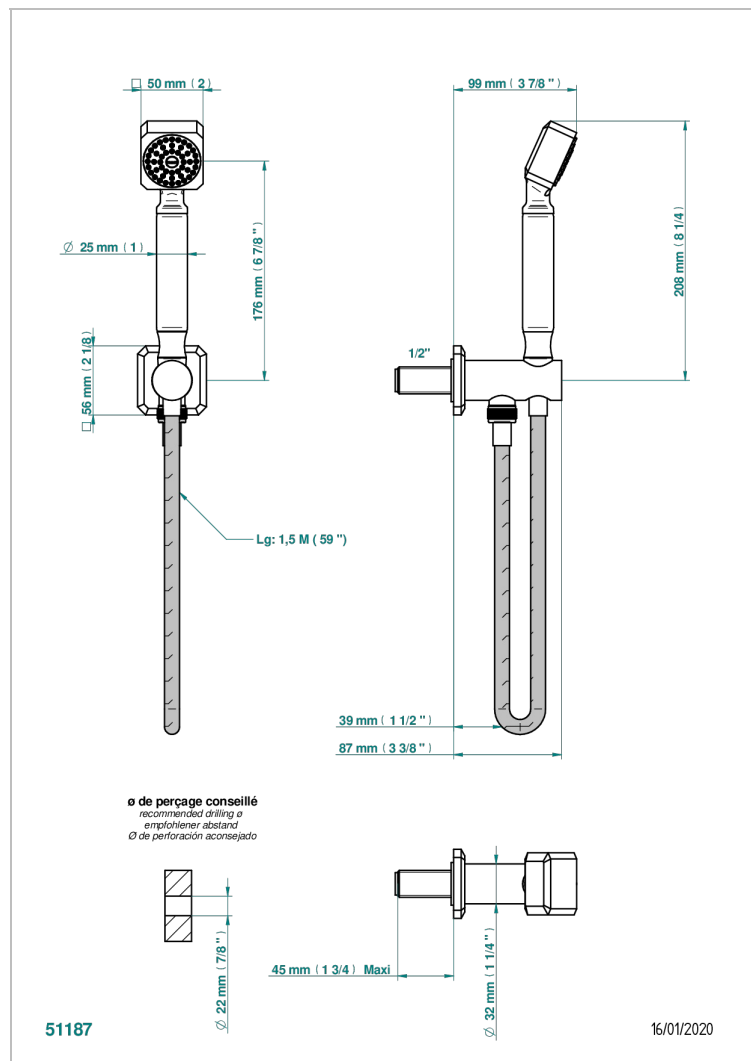

# METROPOLIS CLEAR CRYSTAL WITH LEVER

A2B-54

Wall mounted stylised handshower, hose and elbow with rest

## CHARACTERISTIC

- Métropolis Clear crystal with lever
- Wall mounted stylised handshower, hose and elbow with rest

## TECHNICAL SPECS

- Recommandé : 3 bars (max. 5 bars) - Advised : 43,5 psi (max. 72 psi)
- 9,5 l/min à 3 bars (2.5 gpm at 43.5 psi)