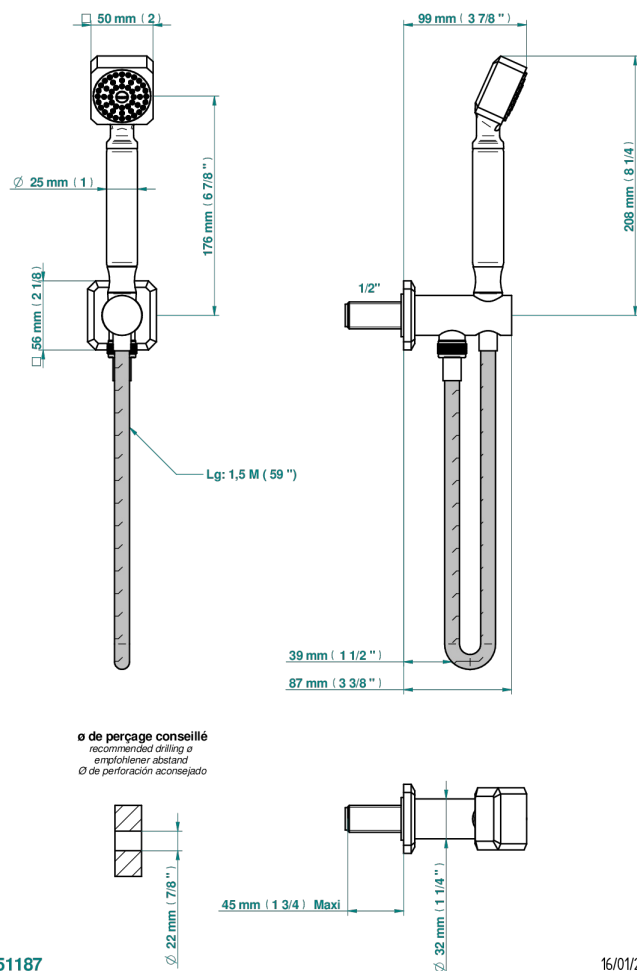

METROPOLIS CLEAR CRYSTAL

A2A-54

Wall mounted stylised handshower, hose and elbow with rest

51187

16/01/2020

CHARACTERISTIC

- Métropolis Clear crystal
- Wall mounted stylised handshower, hose and elbow with rest

TECHNICAL SPECS

- Recommandé : 3 bars (max. 5 bars) - Advised : 43,5 psi (max. 72 psi)
- 9,5 l/min à 3 bars (2.5 gpm at 43.5 psi)

AVAILABLE FINITIONS

Antique nickel - H28
Black ceram - D30
Blush PVD - H62
Brass color PVD - H49
Brown bronze color PVD - F33
Gold color PVD - H52