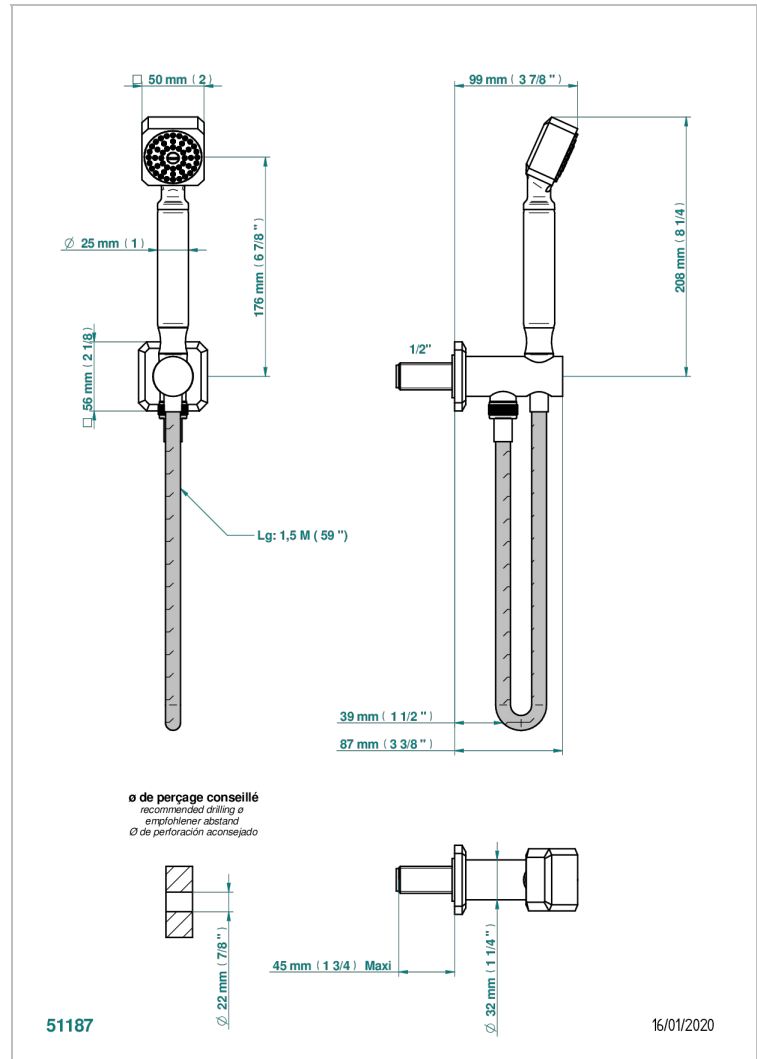

METROPOLIS CLEAR CRYSTAL

A2A-54

Wall mounted stylised handshower, hose and elbow with rest

THG[®]
PARIS

CHARACTERISTIC

- Métropolis Clear crystal
- Wall mounted stylised handshower, hose and elbow with rest

TECHNICAL SPECS

- Recommandé : 3 bars (max. 5 bars) - Advised : 43,5 psi (max. 72 psi)
- 9,5 l/min à 3 bars (2.5 gpm at 43.5 psi)

AVAILABLE FINITIONS

Antique nickel - H28
Black ceram - D30
Blush PVD - H62
Brass color PVD - H49
Brown bronze color PVD - F33
Gold color PVD - H52