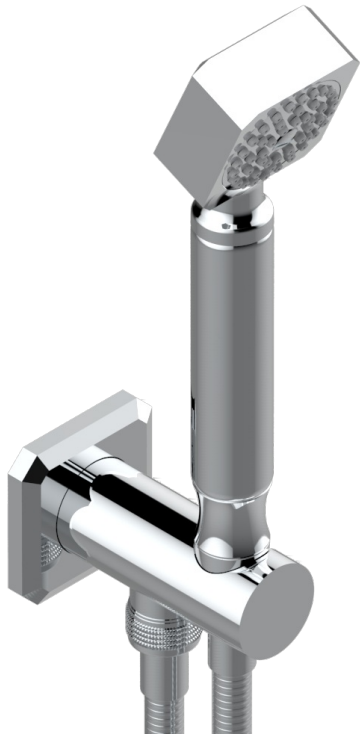

METROPOLIS CLEAR CRYSTAL

A2A-54

Wall mounted stylised handshower, hose and elbow with rest

THG[®]
PARIS

CHARACTERISTIC

- Métropolis Clear crystal
- Wall mounted stylised handshower, hose and elbow with rest

TECHNICAL SPECS

- Recommandé : 3 bars (max. 5 bars) - Advised : 43,5 psi (max. 72 psi)
- 9,5 l/min à 3 bars (2.5 gpm at 43.5 psi)

AVAILABLE FINITIONS

Antique nickel - H28
Black ceram - D30
Blush PVD - H62
Brass color PVD - H49
Brown bronze color PVD - F33
Gold color PVD - H52