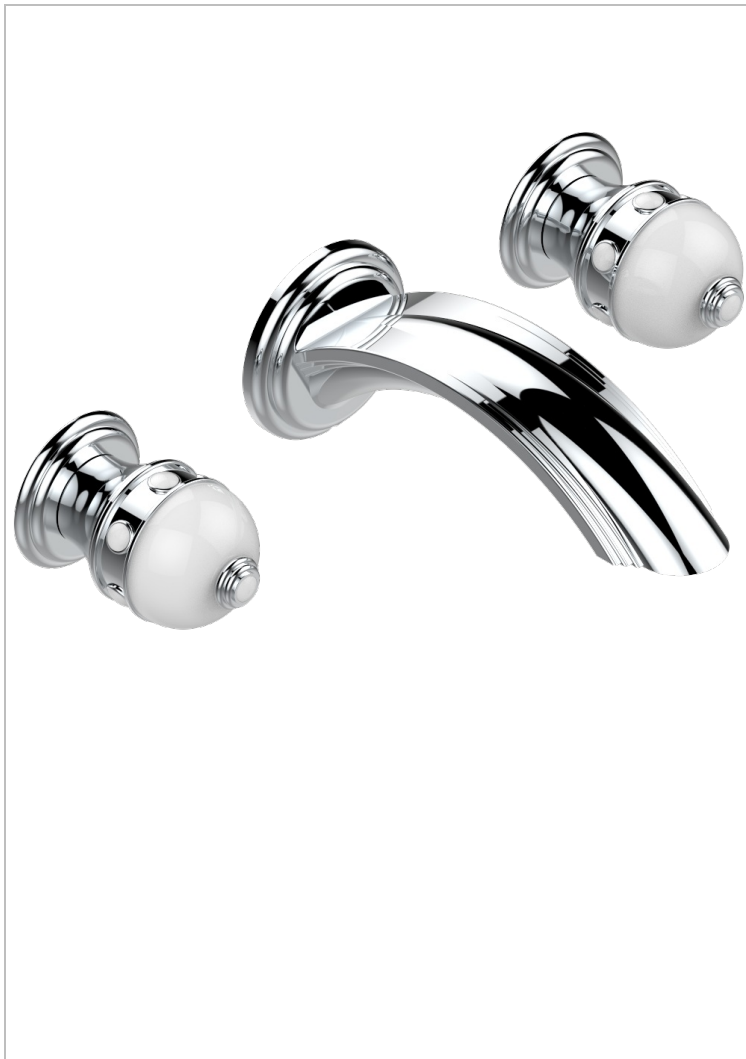

SULLY WHITE ONYX

U1S-41GB

Trim for wall mounted 3-hole bath set only

CHARACTERISTIC

- Sully white onyx
- Trim for wall mounted 3-hole bath set only

RELATED SKU'S

- Ref. G00-40AM/US Rough parts for wall set (one counter clockwise and one clockwise cartridges)

AVAILABLE FINITIONS

Black ceram - D30
Blush PVD - H62
Brass color PVD - H49
Brown bronze color PVD - F33
Chrome polished - A02
Chrome polished / gold polished - G02

Gold color PVD - H52
Gold mat - F07
Gold polished - F01
Graphite PVD - H64
Matt Umber PVD - H67
Matt blush PVD - H60

Matt brass color PVD - H50
Matt brown bronze color PVD - F34
Matt chrome (American satin) - C02
Matt gold color PVD - H53
Matt graphite PVD - H65
Matt nickel (American satin) - C01

Matt nickel color PVD - H56
Nickel antique / Sovereign - H28
Nickel color PVD - H55
Nickel polished - B01
Soft gold - F30
Soft matt gold - F31