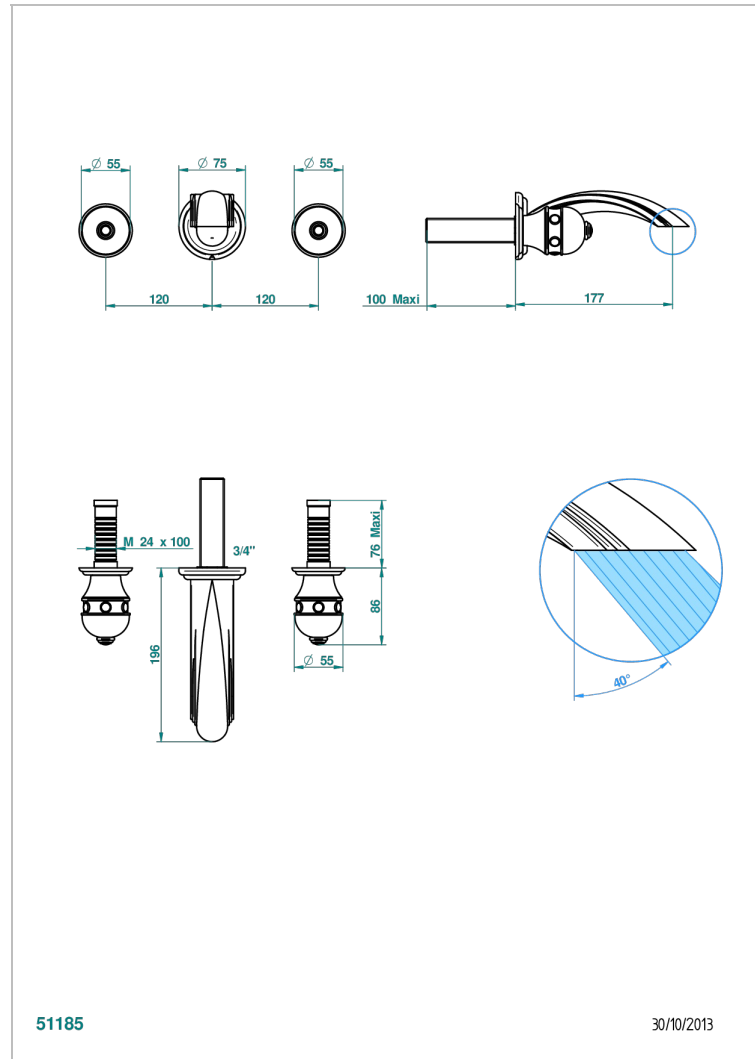

SULLY WHITE ONYX

U1S-41GB

Trim for wall mounted 3-hole bath set only

CHARACTERISTIC

- Sully white onyx
- Trim for wall mounted 3-hole bath set only

RELATED SKU'S

- Ref. G00-40AM/US Rough parts for wall set (one counter clockwise and one clockwise cartridges)

Umber PVD - H66